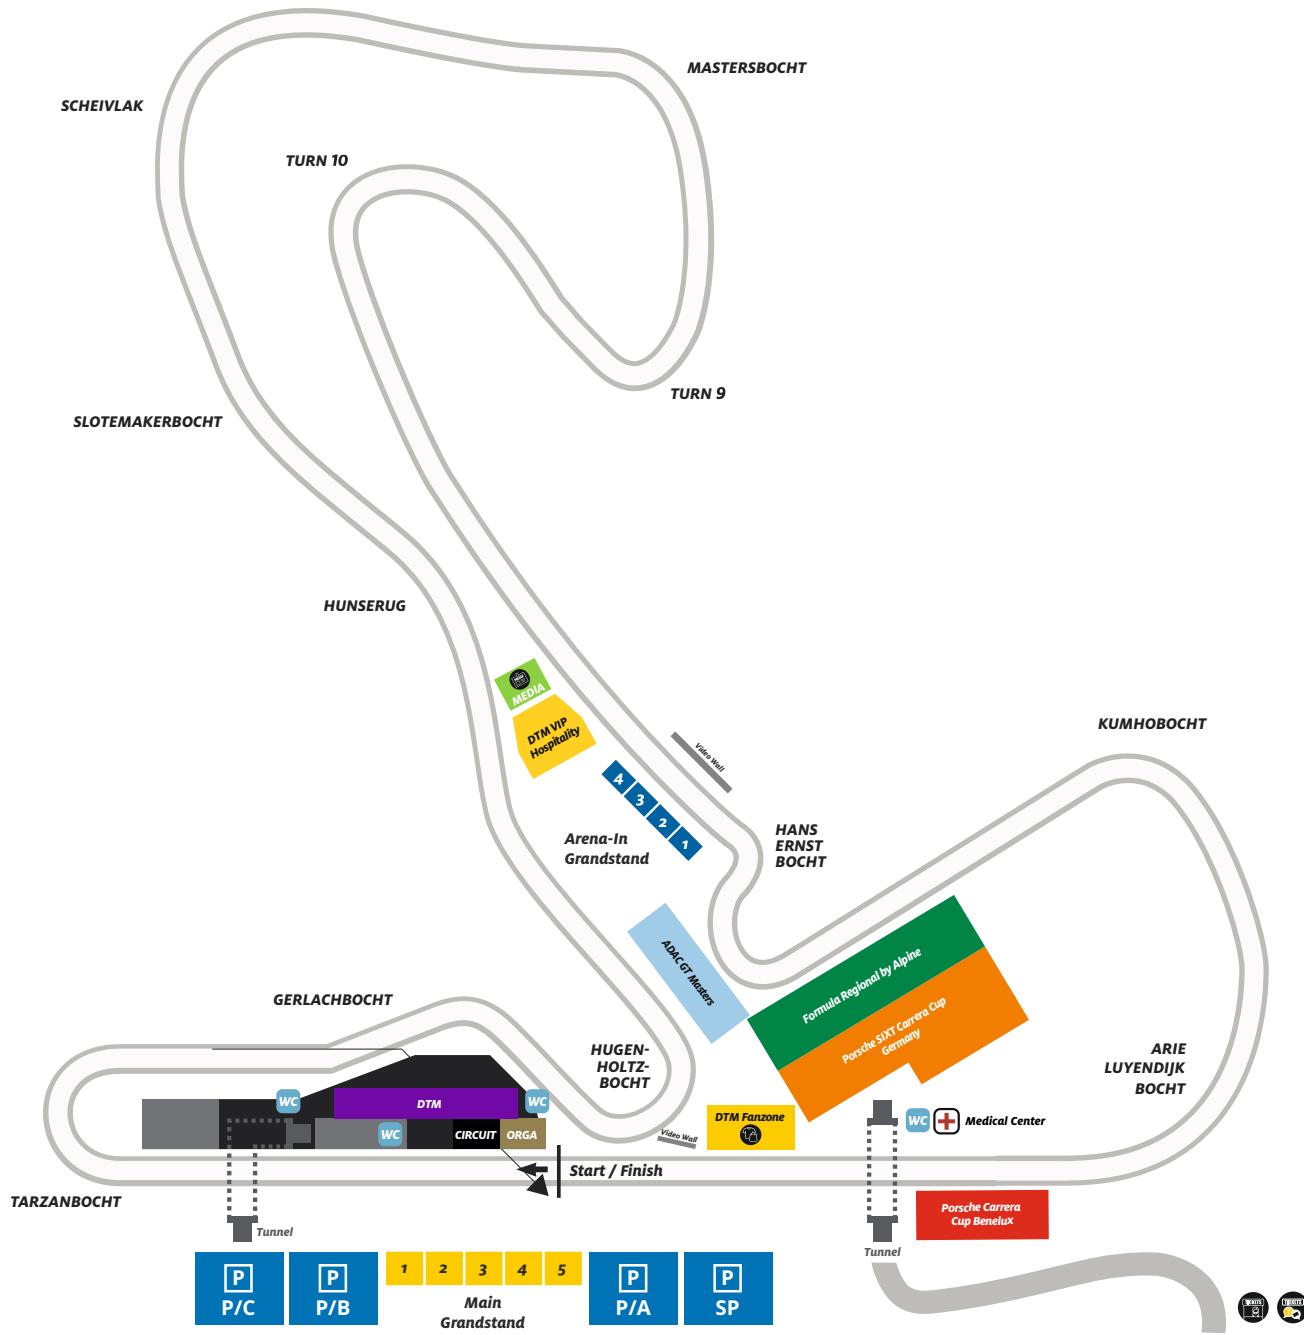

» Legend

- Official DTM Fan Zone with event and action tools and entertainment program
- Location DTM Paddock
- Location ADAC GT Masters Paddock
- Location Porsche SIXT Carrera Cup Germany Paddock
- Formula Regional by Alpine
- Location Porsche Carrera Cup Benelux Paddock
- Ticket Collection Point
- Ticket Clearing
- Media Center
- Merchandise Shop
- Video Wall for the stands
- Medical Center
- X Grandstand category 1
- X Grandstand category 3