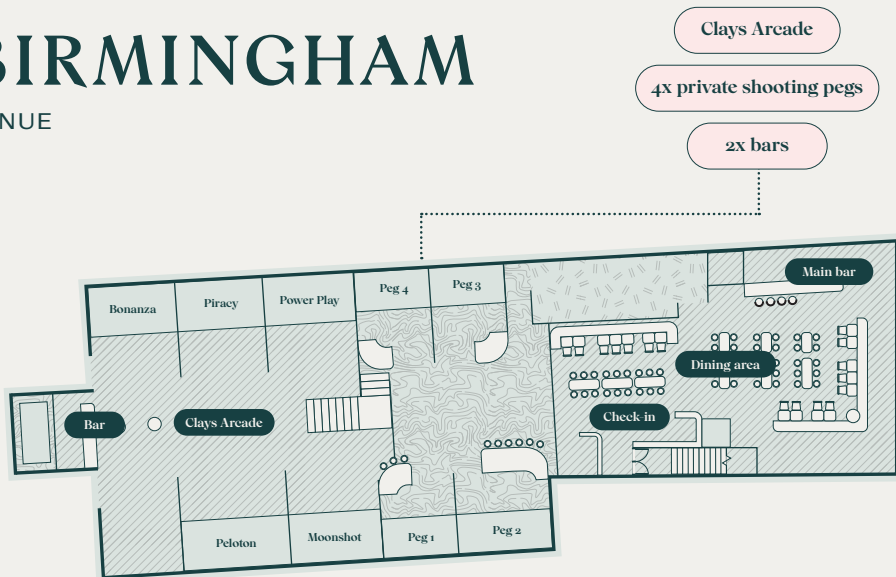

BIRMINGHAM

VENUE

Clays Arcade

4x private shooting pegs

2x bars

Mezzanine