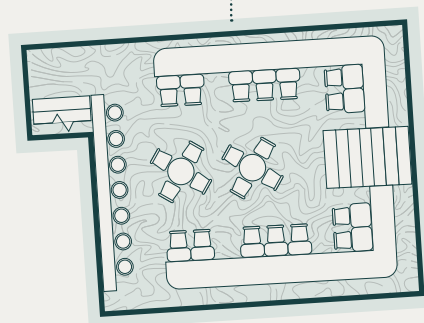

105 NEW STREET, PICADILLY ARCADE, BIRMINGHAM, EC2R 6LL

Nearest Station:
Birmingham New Street, 3 minute walk

BIRMINGHAM

VENUE

Clays Arcade

4x private shooting pegs

2x bars

Mezzanine