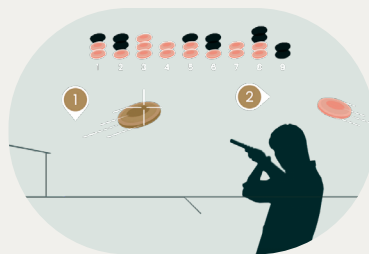

Bonanza

Make every shot count, collecting precious gems for every shot.

Peloton

Pedal your way to victory: the more clays you hit, the faster you'll go.

Power Play

Precision is key: take aim and shoot accurately to make your hit.

Olympic Skeet

Enter the Olympic arena and move through eight immersive shooting stations, experiencing the thrill of the game in the city. Available for peg bookings only.

Moonshot

Shoot for the stars: the further the distance the clay is hit, the higher the points.