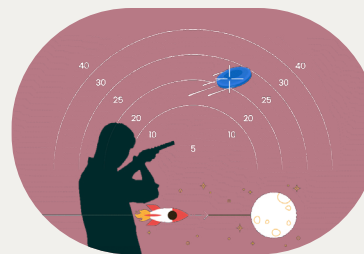

Olympic Skeet

Enter the Olympic arena and move through eight immersive shooting stations, experiencing the thrill of the game in the city. Available for peg bookings only.

Moonshot

Shoot for the stars: the further the distance the clay is hit, the higher the points.