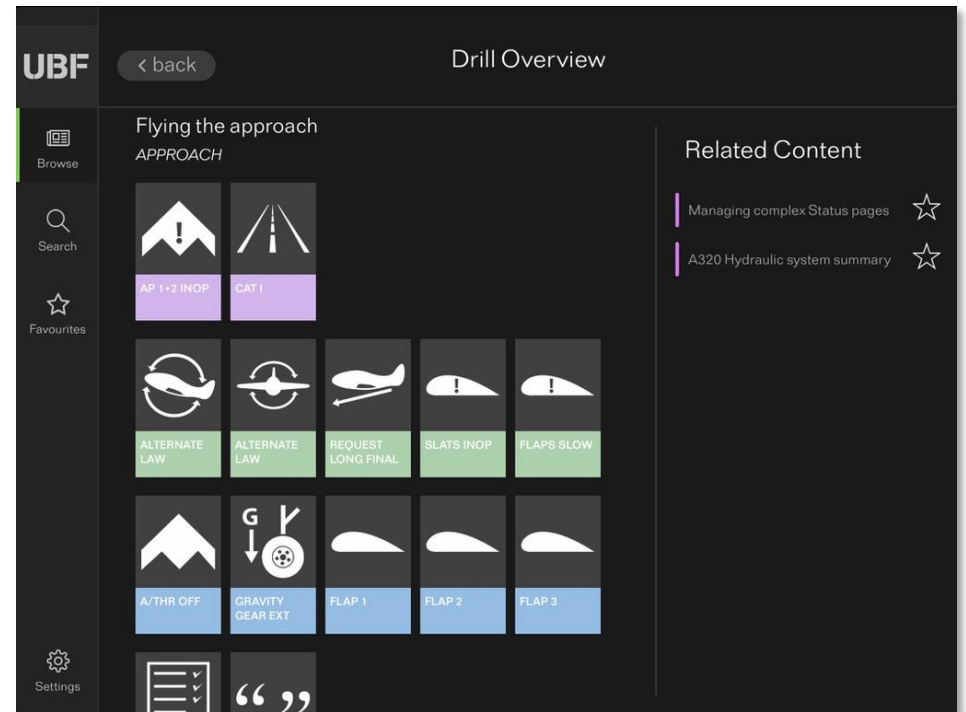

Make full use of the unique **iconic guidance** on each drill start page to assist your decision making and improve your mental model