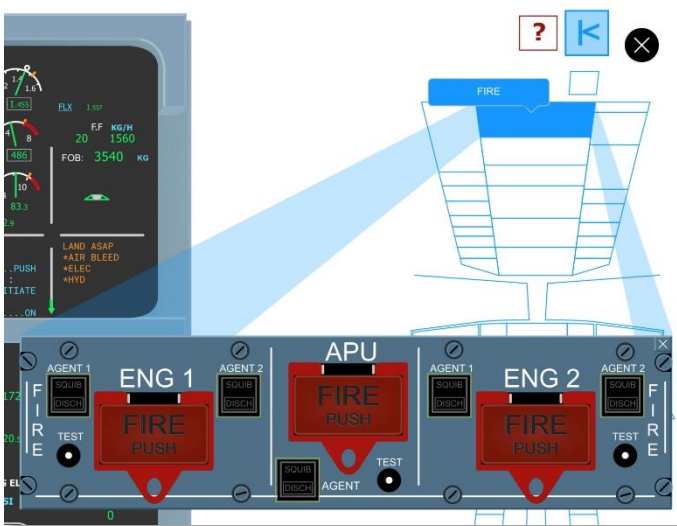

A320 ENH CFM

Engines: CFM
Glass Cockpit: LCD screens
ADIRS: New Style Panel
N.W. Steering: Powered from Yellow Hydraulic System
RAT: New style (doesn't stall on Gear Down)
FWC: Newest style (e.g. during Engine Shutdown: FUEL IMBALANCE... MONITOR)

A320 EISII CFM

Engines: CFM
Glass Cockpit: LCD screens
ADIRS: Old style panel
N.W. Steering: Powered from Green Hydraulic System
RAT: New style (doesn't stall on Gear Down)
FWC: Newer style (e.g. during Engine Shutdown: FUEL X-FEED... CONSIDER)

Over **250** abnormal and emergency scenarios

Find content easily through intuitive **multifunctional menu system** including search function and filters

Select a drill of your choice and press:

Tapping the blinking blue play arrow in the top right corner will launch the drill

By pressing and hovering over the various flight deck panels you will be able to access the desired pushbuttons and switches

For any items needing PF confirmation tab the associated switch and wait until the loading bar turns green, confirming the correct selection