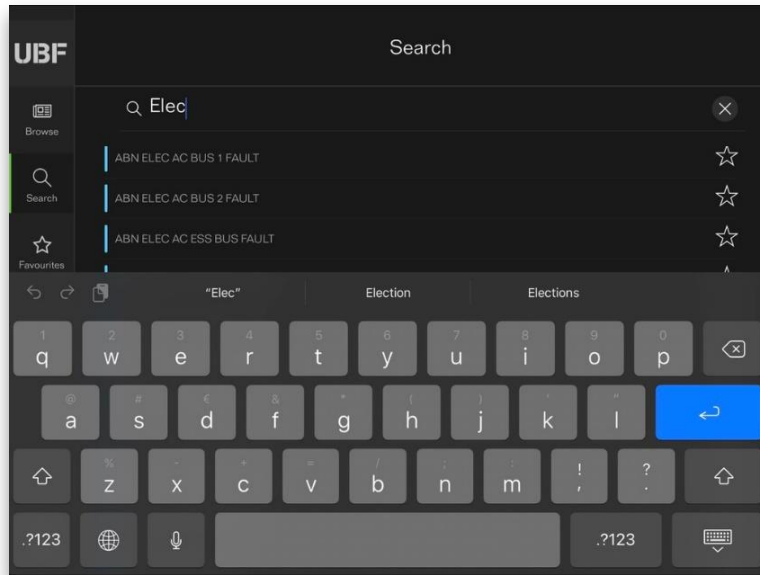

Drills are embedded in our iPad App for **offline use** as long as you remain signed in

Choose between **three A320 variants** in settings according to your aircraft specifications

A320 EISI IAE

Engines: IAE 2500
Glass Cockpit: CRT screens
ADIRS: Old style panel
N.W. Steering: Powered from Green Hydraulic System
RAT: Old style (stalls on Gear Down)
FWC: Old style (e.g. during Engine Shutdown: FUEL X-FEED... ON)

A320 ENH CFM

Engines: CFM
Glass Cockpit: LCD screens
ADIRS: New Style Panel
N.W. Steering: Powered from Yellow Hydraulic System
RAT: New style (doesn't stall on Gear Down)
FWC: Newest style (e.g. during Engine Shutdown: FUEL IMBALANCE... MONITOR)

A320 EISII CFM

Engines: CFM
Glass Cockpit: LCD screens
ADIRS: Old style panel
N.W. Steering: Powered from Green Hydraulic System
RAT: New style (doesn't stall on Gear Down)
FWC: Newer style (e.g. during Engine Shutdown: FUEL X-FEED... CONSIDER)

Over **250** abnormal and emergency scenarios

Find content easily through intuitive **multifunctional menu system** including search function and filters

Select a drill of your choice and press:

Tapping the blinking blue play arrow in the top right corner will launch the drill