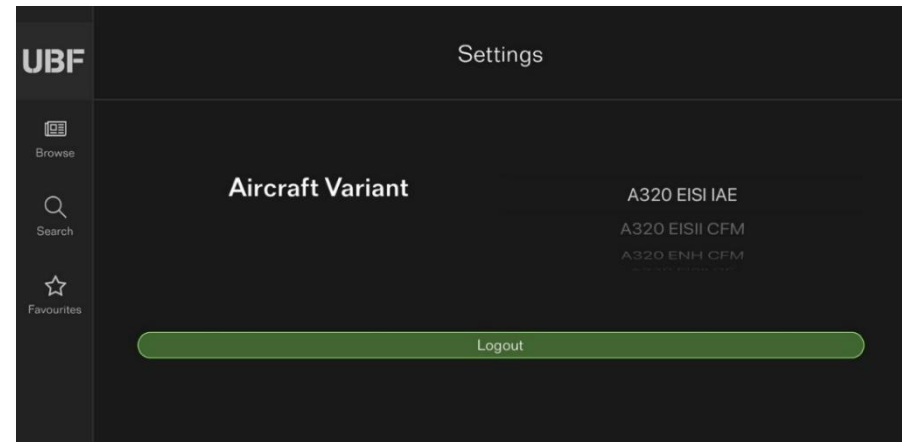

Choose between **three A320 variants** in settings according to your aircraft specifications

A320 EISI IAE

Engines: IAE 2500
Glass Cockpit: CRT screens
ADIRS: Old style panel
N.W. Steering: Powered from Green Hydraulic System
RAT: Old style (stalls on Gear Down)
FWC: Old style (e.g. during Engine Shutdown: FUEL X-FEED... ON)

A320 ENH CFM

Engines: CFM
Glass Cockpit: LCD screens
ADIRS: New Style Panel
N.W. Steering: Powered from Yellow Hydraulic System
RAT: New style (doesn't stall on Gear Down)
FWC: Newest style (e.g. during Engine Shutdown: FUEL IMBALANCE... MONITOR)

A320 EISII CFM

Engines: CFM
Glass Cockpit: LCD screens
ADIRS: Old style panel
N.W. Steering: Powered from Green Hydraulic System
RAT: New style (doesn't stall on Gear Down)
FWC: Newer style (e.g. during Engine Shutdown: FUEL X-FEED... CONSIDER)