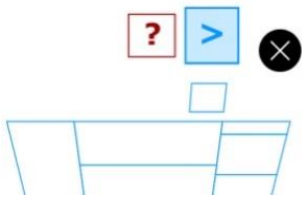

Over **250** abnormal and emergency scenarios

Find content easily through intuitive **multifunctional menu system** including search function and filters

Select a drill of your choice and press:

Tapping the blinking blue play arrow in the top right corner will launch the drill