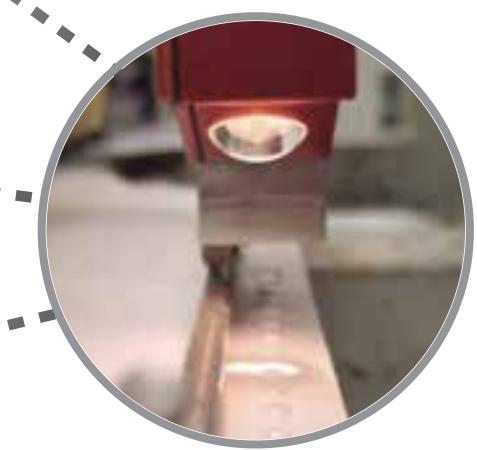

AS-303
Cold Glue Sensor

AS303 - H
Hot Melt Glue Sensor

CGS-40S
Glue Pot (side-seam) pattern sensor

Glue Line Sensors

Cold Glue Adhesive Dispensing Equipment

524 Valves
Cold Glue Dispensing

MegaGlueChek

ShadowChek/ BrailleChek