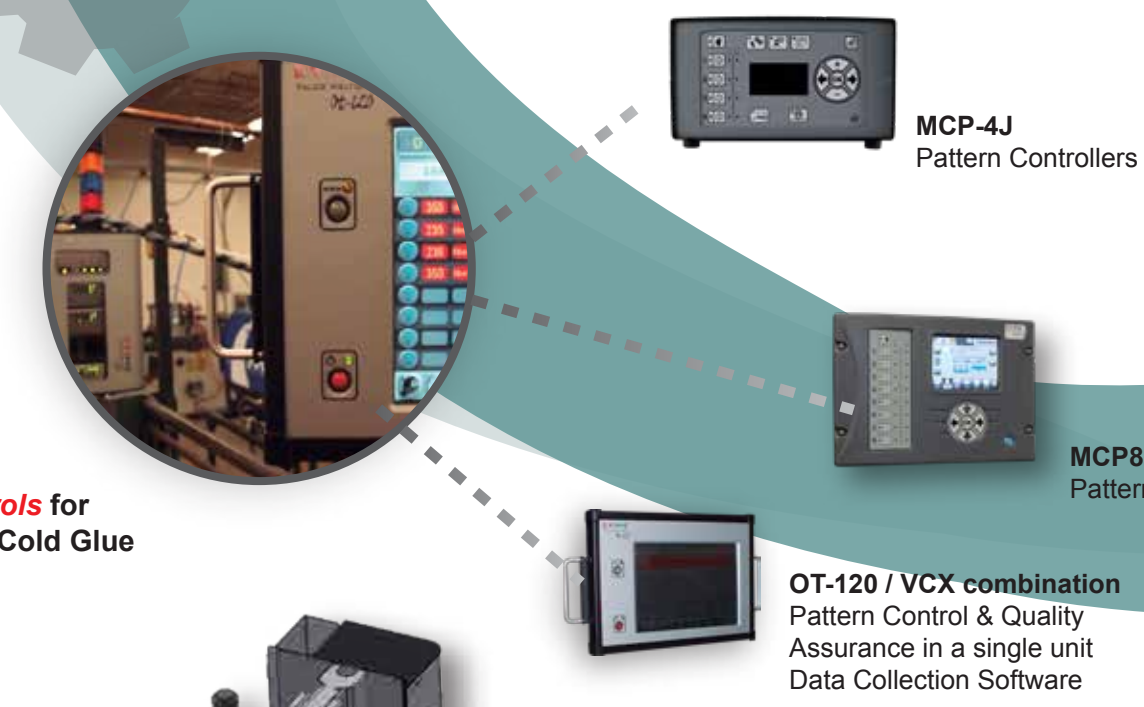

Innovative, all-electric hot melt gun technology
that's cleaner and more cost-effective to operate.

EcoStitch™ All-Electric Systems

OUR COMPLETE RANGE OF SOLUTIONS FOR YOUR FOLDER-GLUER

Ejectors - Automatic Faulty Product Removal

Pattern Controls for Hot Melt and Cold Glue

Code Readers

EXCEED CUSTOMER EXPECTATIONS

Equip your folder gluer with the latest in cold glue and hot melt dispensing systems. Combining our innovative quality assurance technologies with the best technical and service support in the industry, Valco Melton offers you the 'Best of Both Worlds'.