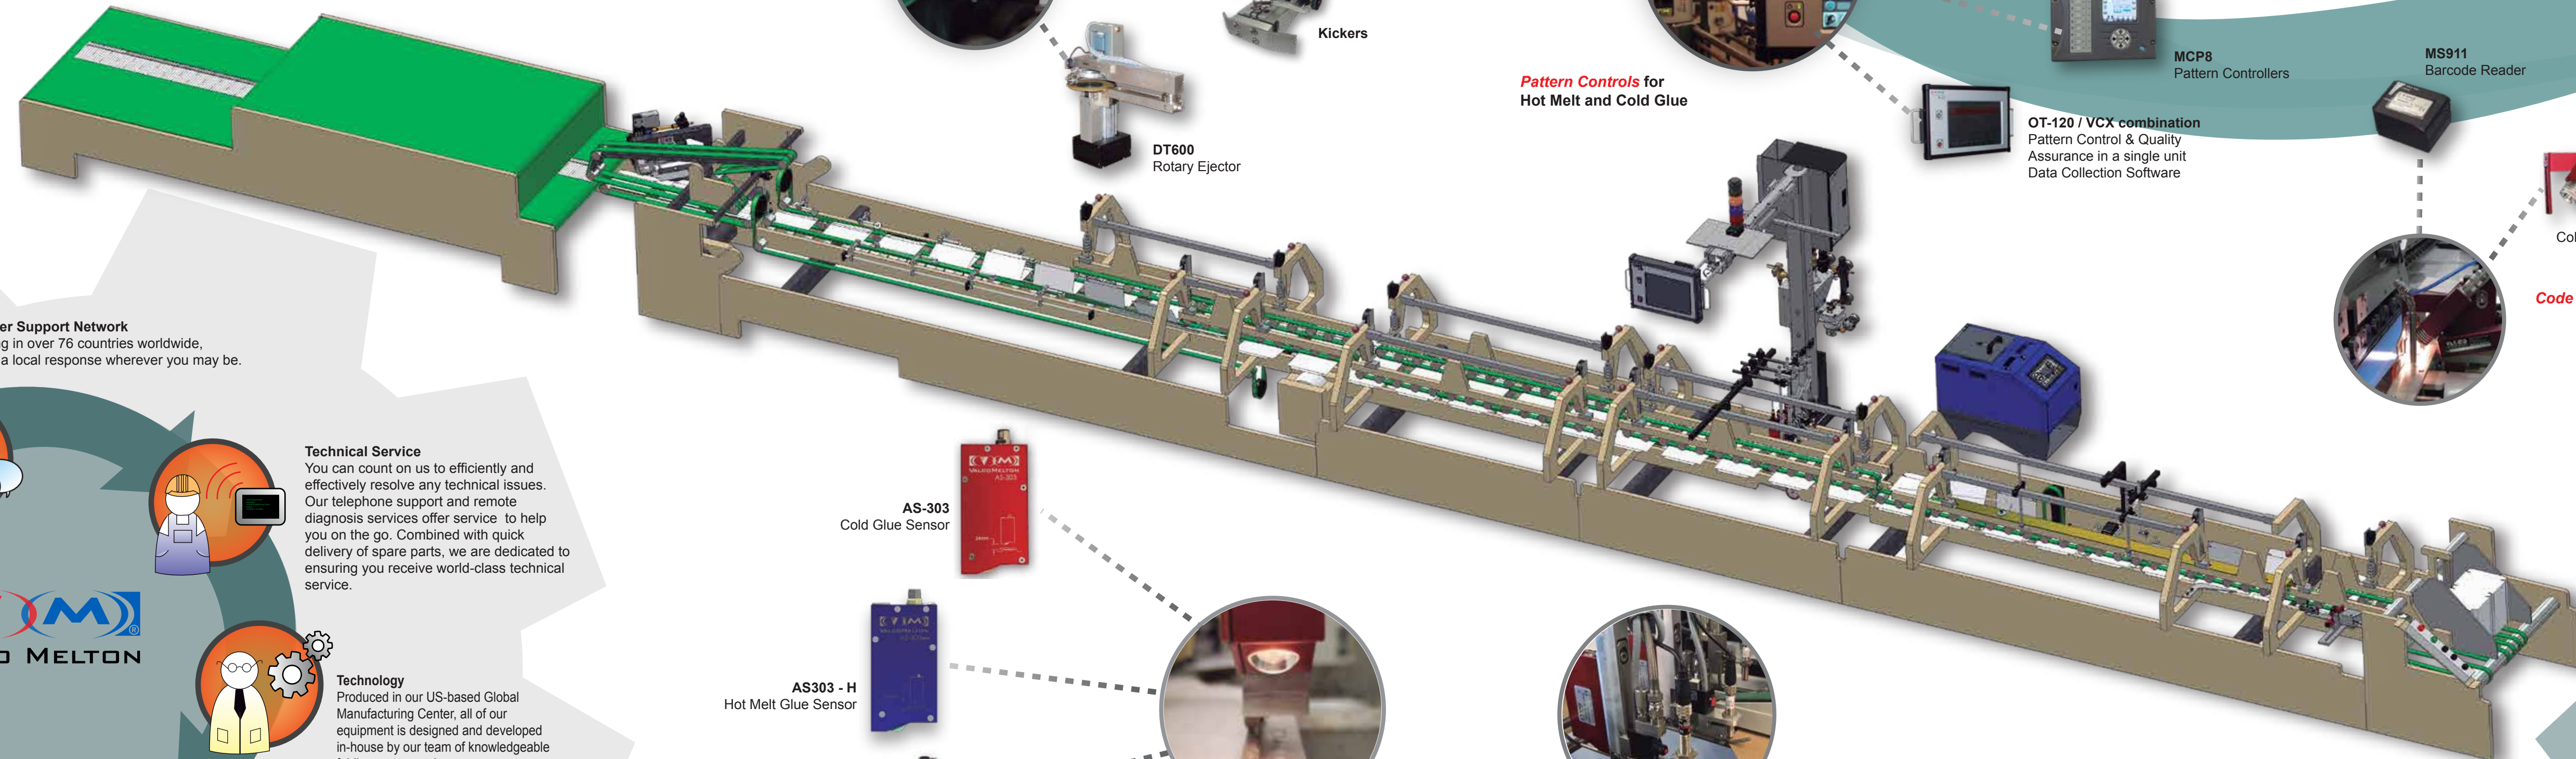

Do your *glue dots* look like this?

**Actual Size Dots*

VALCO MELTON

Folding Carton Solutions

Adhesive Dispensing & Quality Assurance Systems

THE BEST OF Adhesive Dispensing Systems

Trusted supplier to the folding carton industry for over 30 years, Valco Melton continues to provide the latest in hot melt and cold glue technologies.

Everything you could ever want
in a cold glue valve.

524 Series Valves

BOTH WORLDS Global Support with Local Service

Spanning over 76 countries, our vast network of operations is supported by knowledgeable, local sales and service teams committed to providing technical assistance when and where you need it.

Innovative, all-electric hot melt gun technology
that's cleaner and more cost-effective to operate.

EcoStitch™ All-Electric Systems

OUR COMPLETE RANGE OF SOLUTIONS FOR YOUR FOLDER-GLUER

Ejectors - Automatic Faulty Product Removal

Pattern Controls for Hot Melt and Cold Glue

Code Readers

EXCEED CUSTOMER EXPECTATIONS

Equip your folder gluer with the latest in cold glue and hot melt dispensing systems. Combining our innovative quality assurance technologies with the best technical and service support in the industry, Valco Melton offers you the 'Best of Both Worlds'.