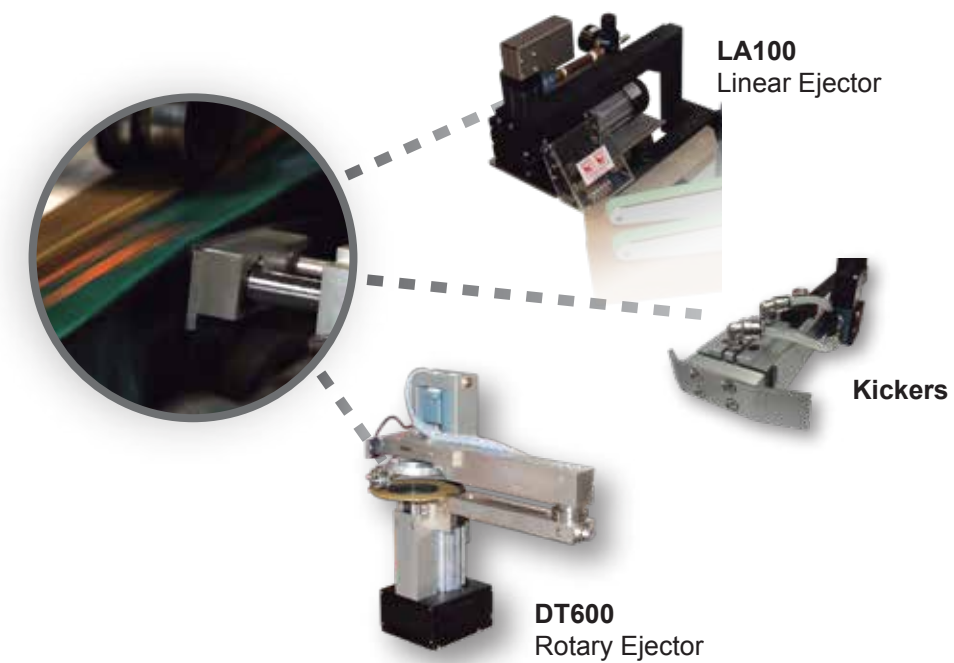

Innovative, all-electric hot melt gun technology
that's cleaner and more cost-effective to operate.

EcoStitch™ All-Electric Systems

OUR COMPLETE RANGE OF SOLUTIONS FOR YOUR FOLDER-GLUER

Ejectors - Automatic Faulty Product Removal

Pattern Controls for Hot Melt and Cold Glue

Code Readers

EXCEED CUSTOMER EXPECTATIONS

Equip your folder gluer with the latest in cold glue and hot melt dispensing systems. Combining our innovative quality assurance technologies with the best technical and service support in the industry, Valco Melton offers you the 'Best of Both Worlds'.