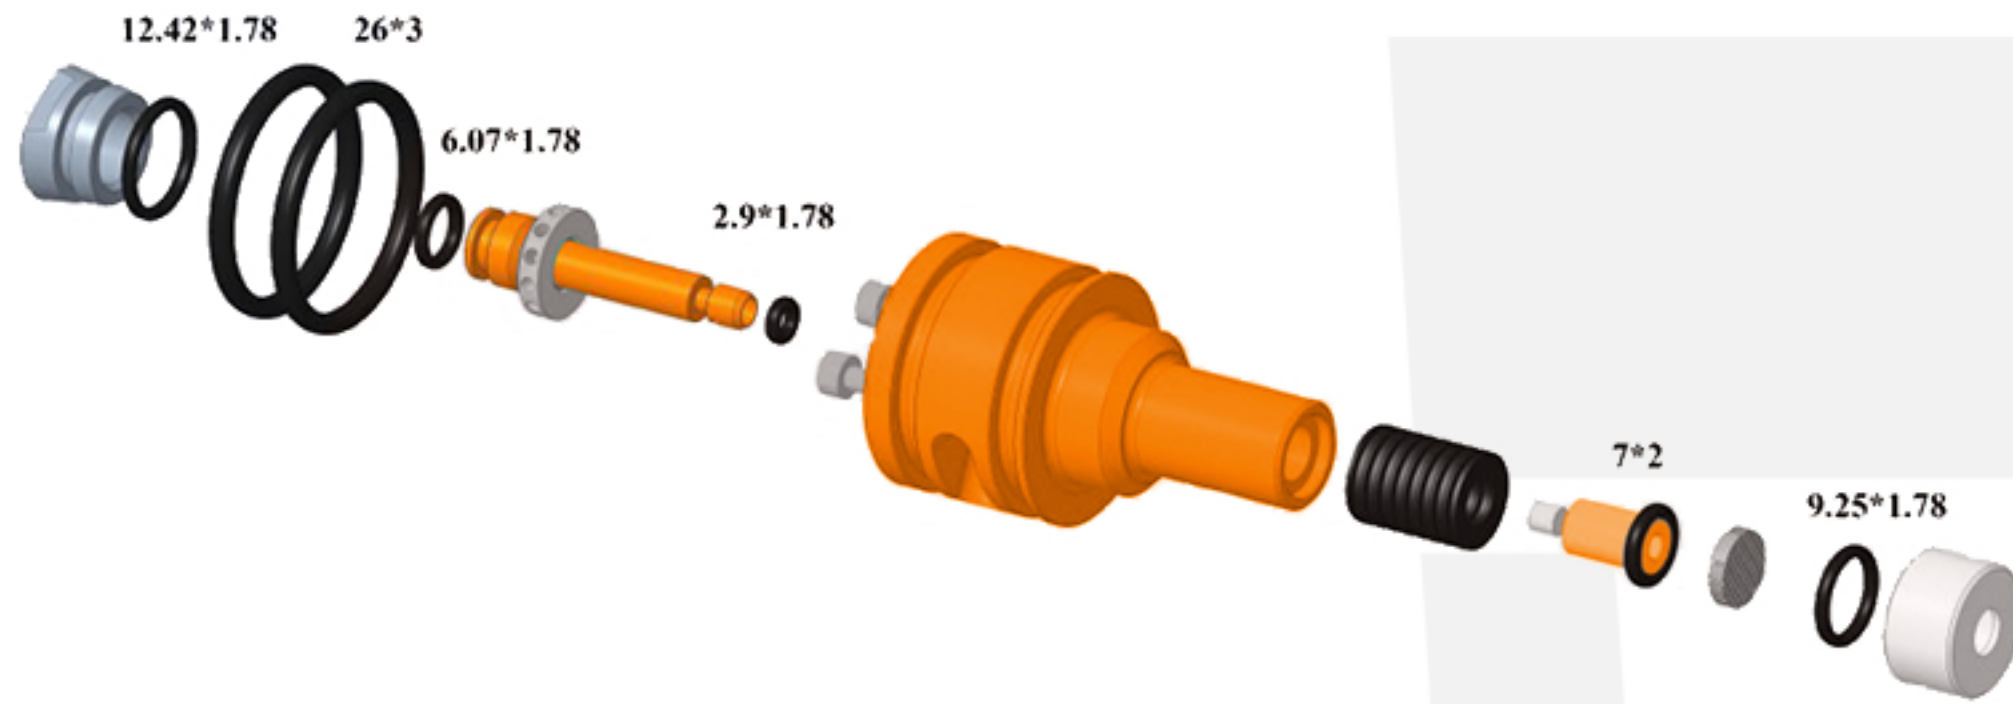

TAIPAN

Veteran II

O-RINGS

	Dimensions	Amount
O-ring	4.47x1.78	3
O-ring	6.07x1.78	1
or O-ring	5.28x1.78	1
O-ring	9.25x1.78	1
O-ring	11x2	1
O-ring	13.5x2	1
O-ring	13x2.5	1
O-ring	23x3	4
O-ring	24x1.5	4

IN REGULATOR

	Dimensions	Amount
O-ring	7x2	1
O-ring	2.9x1.78	1
O-ring	12.42x1.78	1
O-ring	9.25x1.78	1
O-ring	6.07x1.78	1

SET OF SPARE PARTS

	Dimensions	Amount
O-ring	4.47x1.78	2
O-ring	6.07x1.78	1
or O-ring	5.28x1.78	1
O-ring	13.5x2	1
O-ring	23x3	2