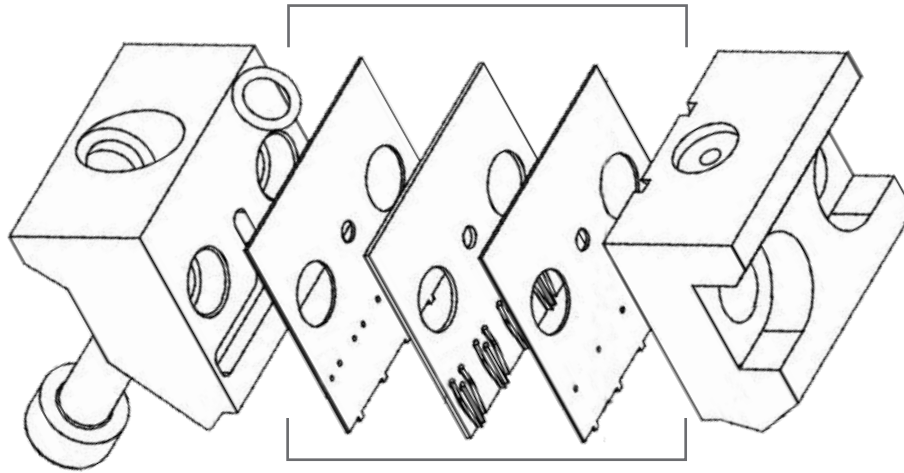

- Fibers Size and Density can be easily adjusted by setting the process air and the working temperature
- Stainless Steel made, shim-based designed.
- Due to its adhesive pattern nature and the low volume of process air required, Alpha nozzles provide the cleanest spray application.

Instead of a Random pattern of broken fibers, Alpha Nozzles make the adhesive filament oscillate from side to side with a sinusoidal Non-Crossing pattern.

Each nozzle has up to 5 large adhesive orifices, preventing clogging and reducing maintenance costs.

Available in 25mm full width as well as in partial coverage configurations

Stainless Steel Shim-based Design

BAT25 Modules

- Alpha Nozzles are designed to fit into our BAT25 modules, present in all our Flex-Spray Applicators.
- BAT25 Modules and Alpha Nozzles are 100% compatible with industry standard.

Technical Specifications

Alpha Nozzle	
Pattern	Sinusoidal Non-Crossing
Production Speed	Up to 650 m/min
Typical Add-On	Up to 20 gsm
Adhesive Viscosity (recommended)	1000-6000 cps
Fiber Size	Up to 100 Microns
Application Widths	5mm/10mm/15mm/20mm/25mm
Air Pressure	0,5 to 1,5 Bar
Distance From Substrate	10 to 30mm
Desing/Materials	Shim-based (3) / Stainless Steel / Viton
Compatilibility	BAT25 Modules / Flex Spray / MITO