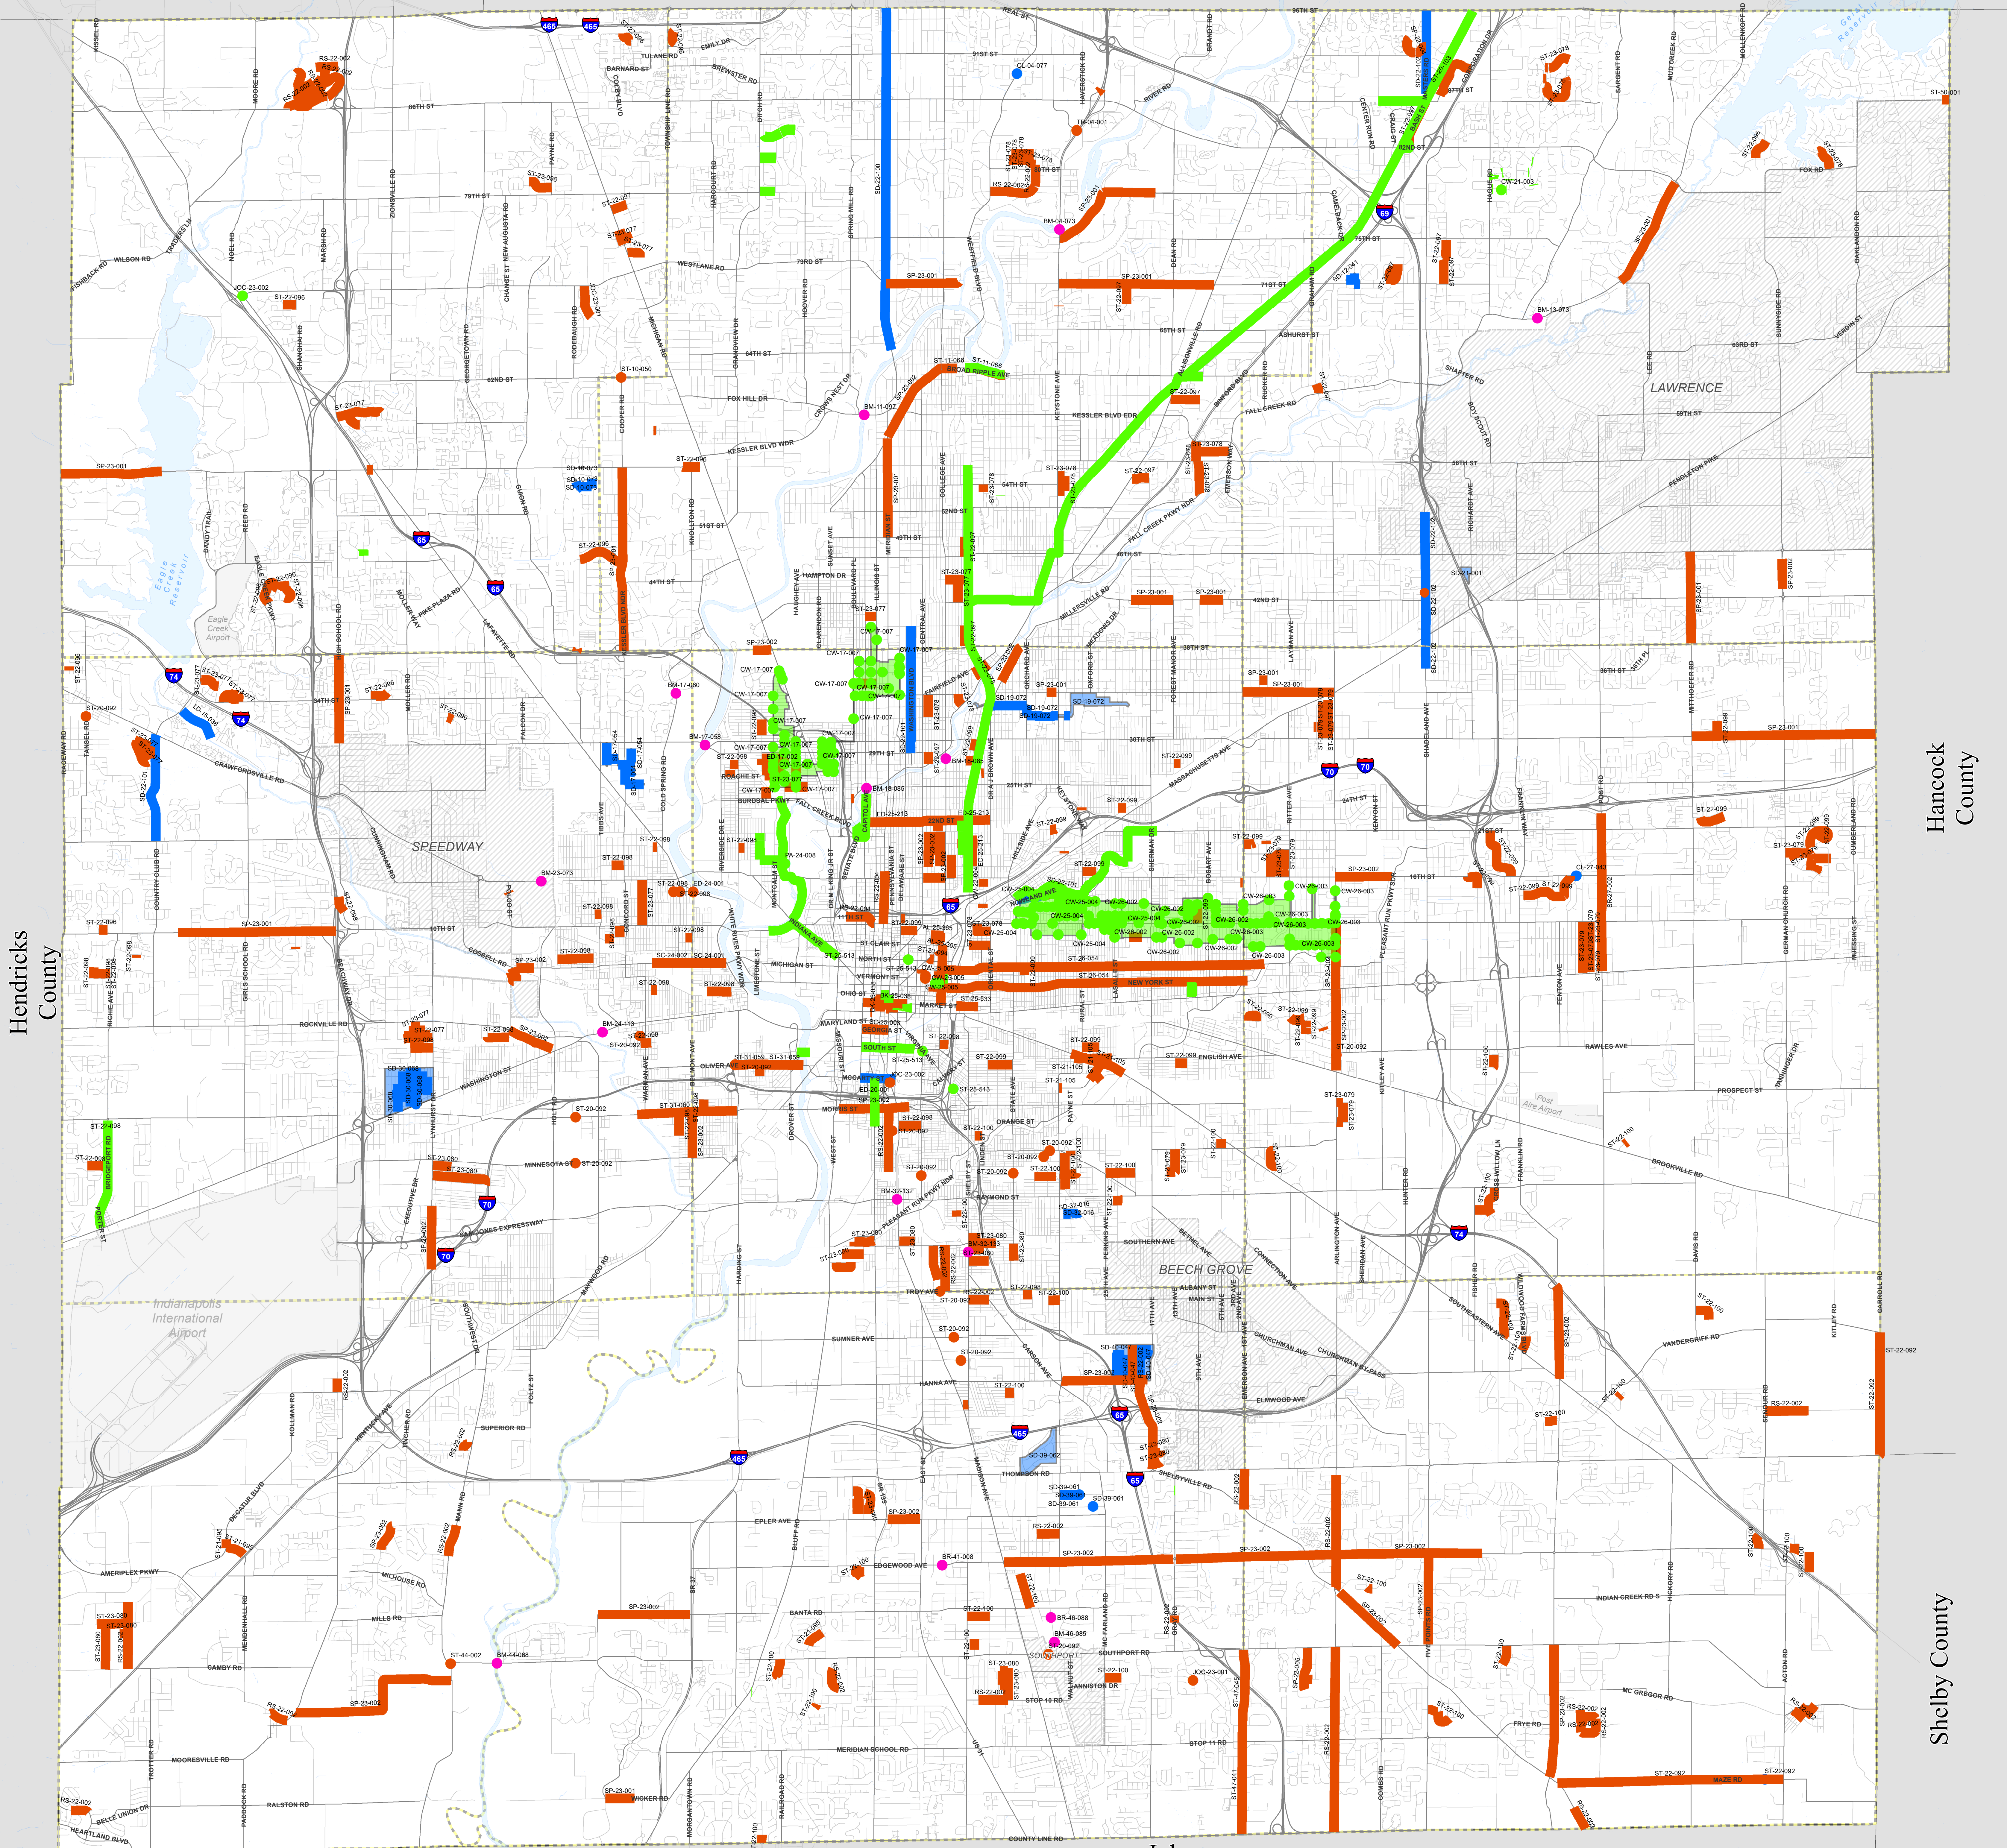

# Indy DPW Construction Season 2023

Marion County

Indianapolis, IN

Boone County

Hamilton County

Hendricks County

Hancock County

Shelby County

Morgan County

Johnson County

Location Map

-  Bridge
-  Pedestrian Infrastructure
-  Streets
-  Stormwater
-  Interstate
-  Thoroughfare Street
-  Residential Street
-  Stream
-  River / Reservoir
-  Excluded City
-  Township

This map does not represent a legal document. It is intended to serve as an aid in graphic representation only. Information shown on this map is not warranted for accuracy or merchantability.