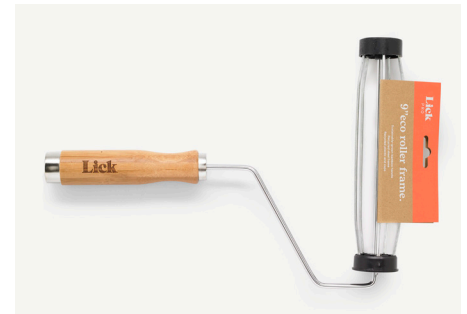

## 2" Flat brush

SRP £10

Stax Code: 111999  
 SKU: SU2FB  
 Product description: 2" Flat brush  
 Multiples: 1 / 6 / 72  
 Eco credentials: Bamboo handle. Recycled steel ferrule, certified carbon neutral

## 3" Flat brush

SRP £12

Stax Code: 112000  
 SKU: SU3FB  
 Product description: 3" Flat brush  
 Multiples: 1 / 6 / 72  
 Eco credentials: Bamboo handle. Recycled steel ferrule, certified carbon neutral

## Brush set \*3 (1.5", 2", 3")

SRP £24

Stax Code: 112001  
 SKU: SUFBS  
 Product description: Brush set \*3 (1.5", 2", 3")  
 Multiples: -  
 Eco credentials: Bamboo handle. Recycled steel ferrule, certified carbon neutral

## 4" Roller frame

SRP £6

Stax Code: 112002  
 SKU: SU4RF  
 Product description: 4" Roller frame  
 Multiples: 1 / 48  
 Eco credentials: Bamboo handle. Recycled steel frame. Recycled plastic end caps