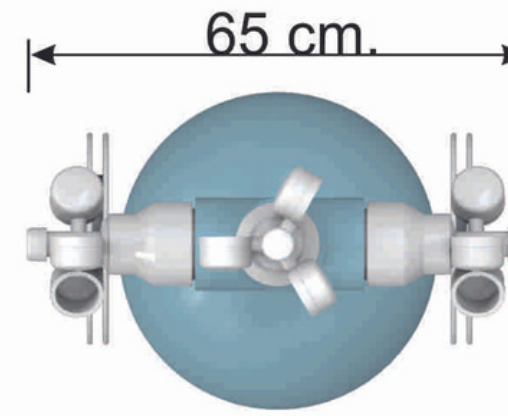

Target pole deluxe

Art. Nr.: 51404

Options:
- Height
- Colors
- Flags

Maximum Waterdepth: 50 cm.

Material: PVC (St. steel on request)

Pole with 5 turning targets

Weight: ± 35 kg.