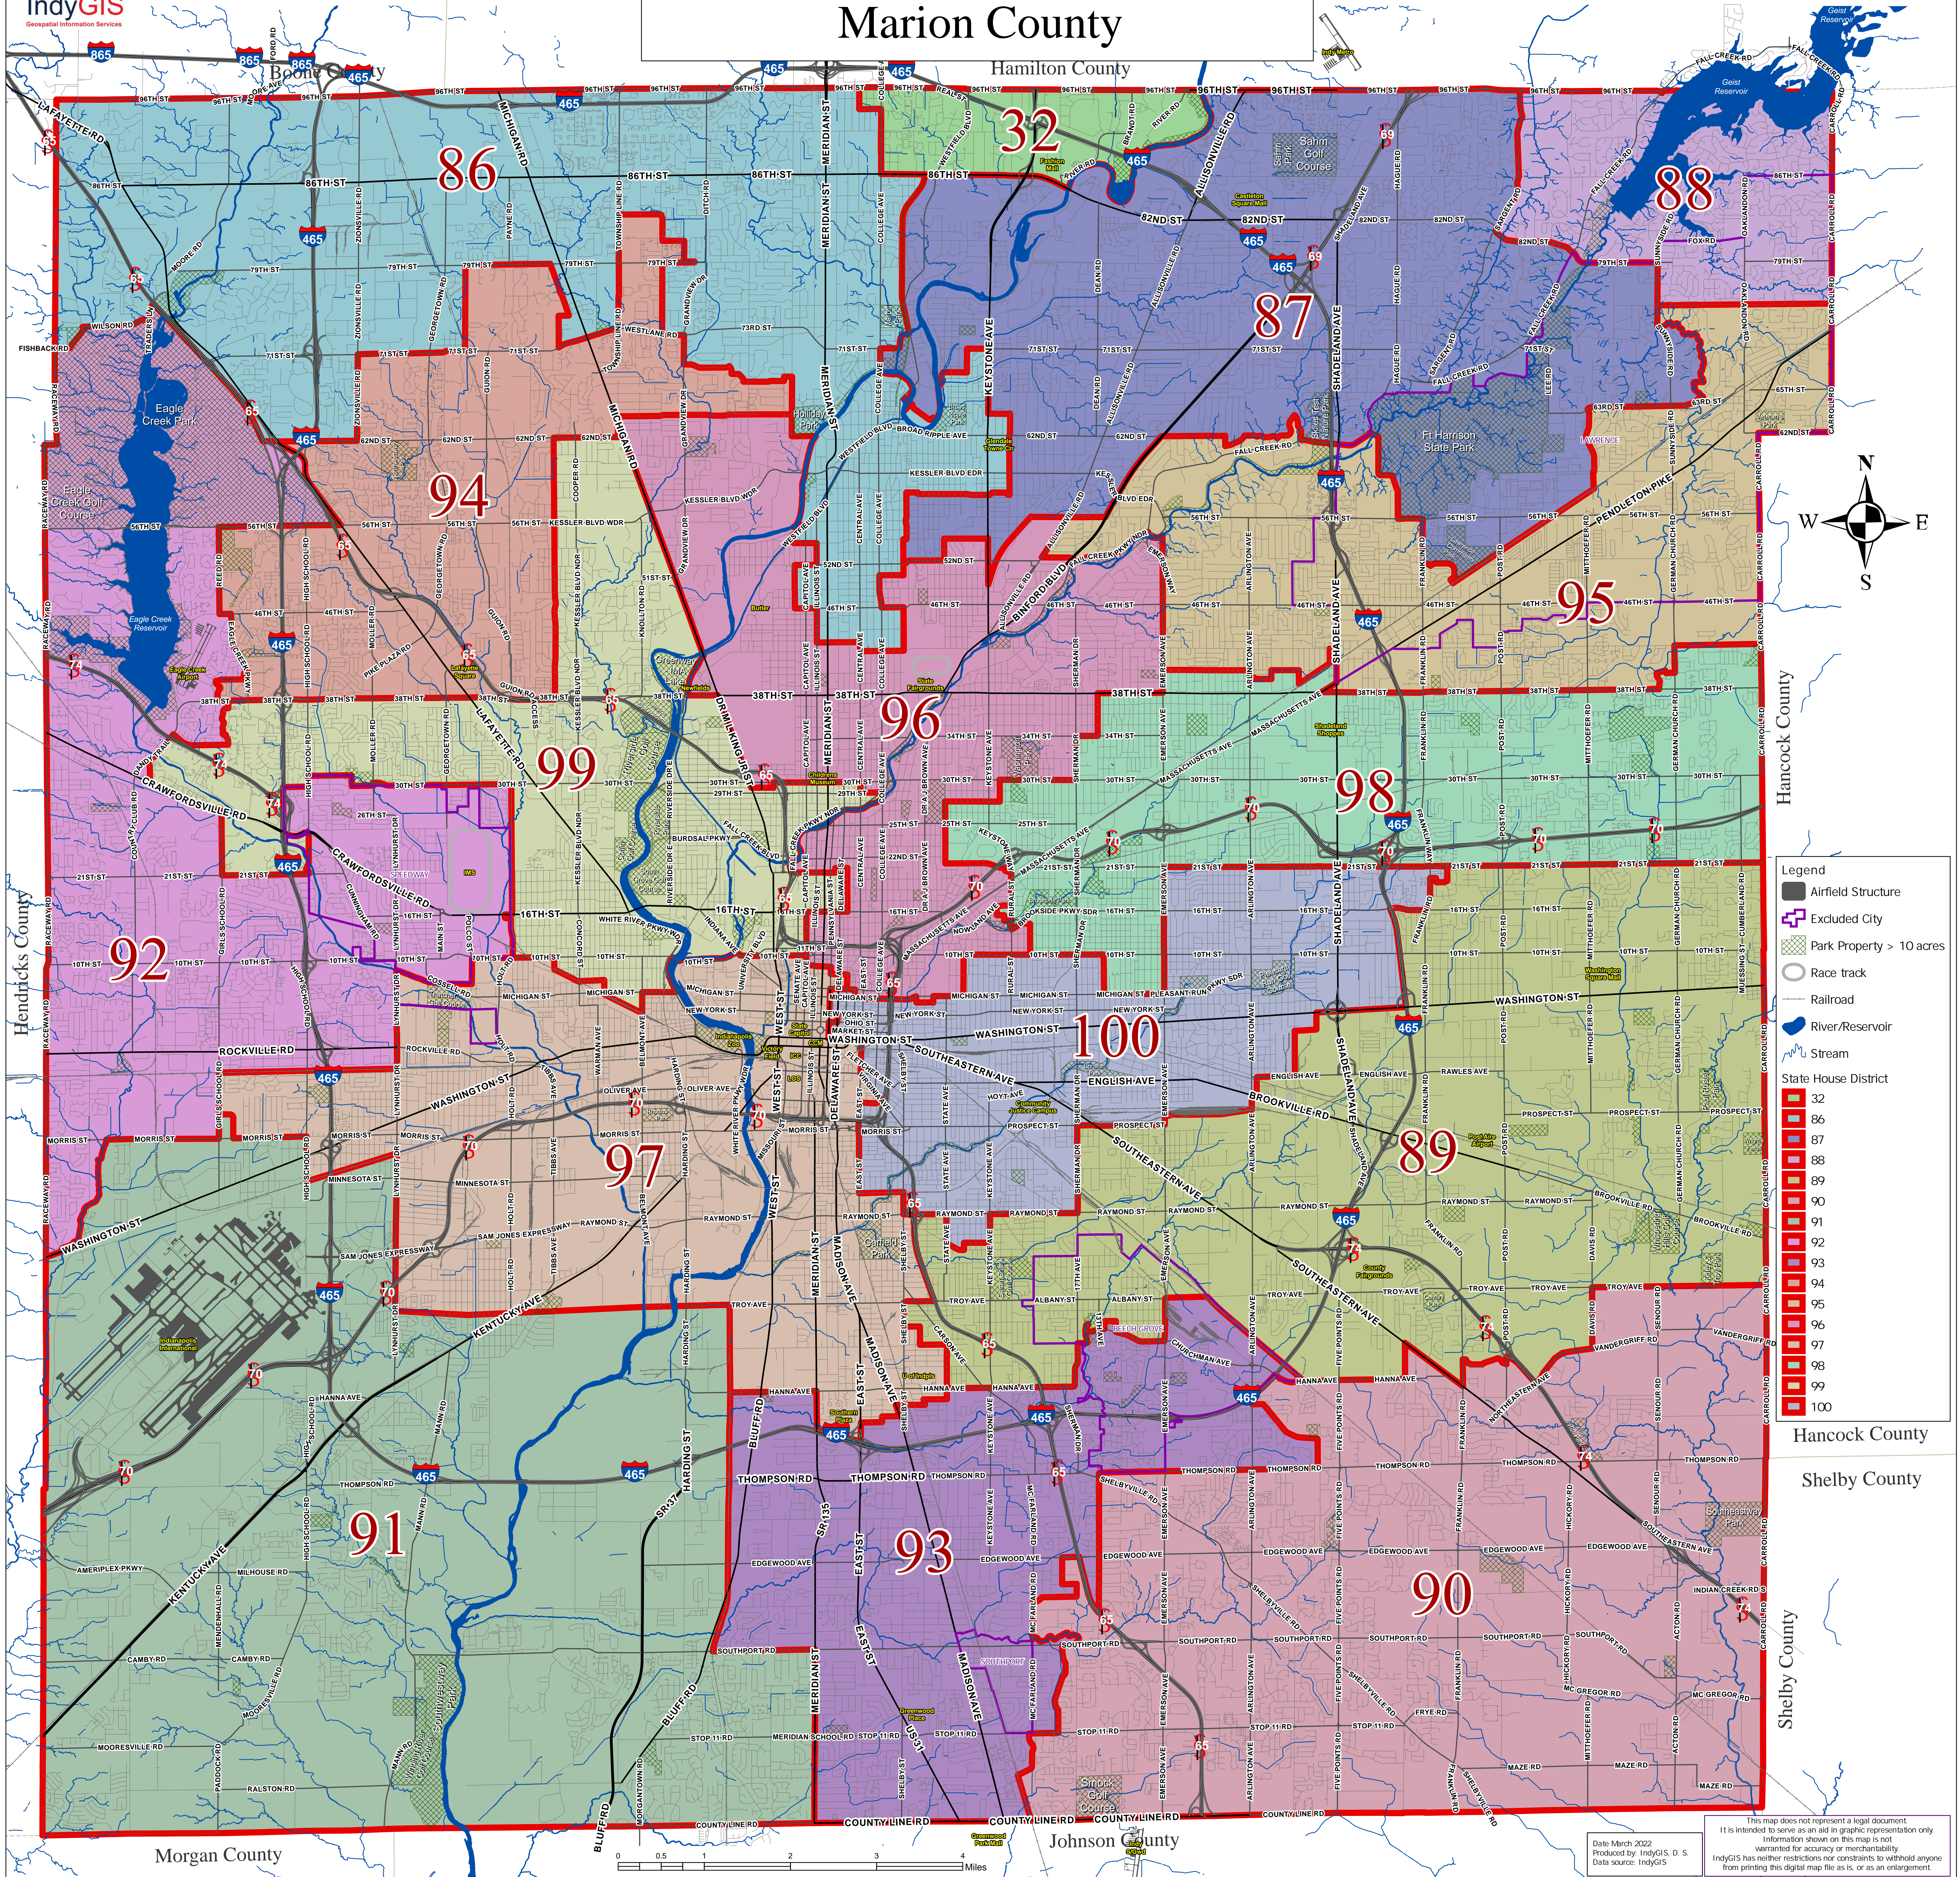

Indiana State House Districts Marion County

Legend

-  Airfield Structure
-  Excluded City
-  Park Property > 10 acres
-  Race track
-  Railroad
-  River/Reservoir
-  Stream
- State House District**
-  32
-  86
-  87
-  88
-  89
-  90
-  91
-  92
-  93
-  94
-  95
-  96
-  97
-  98
-  99
-  100