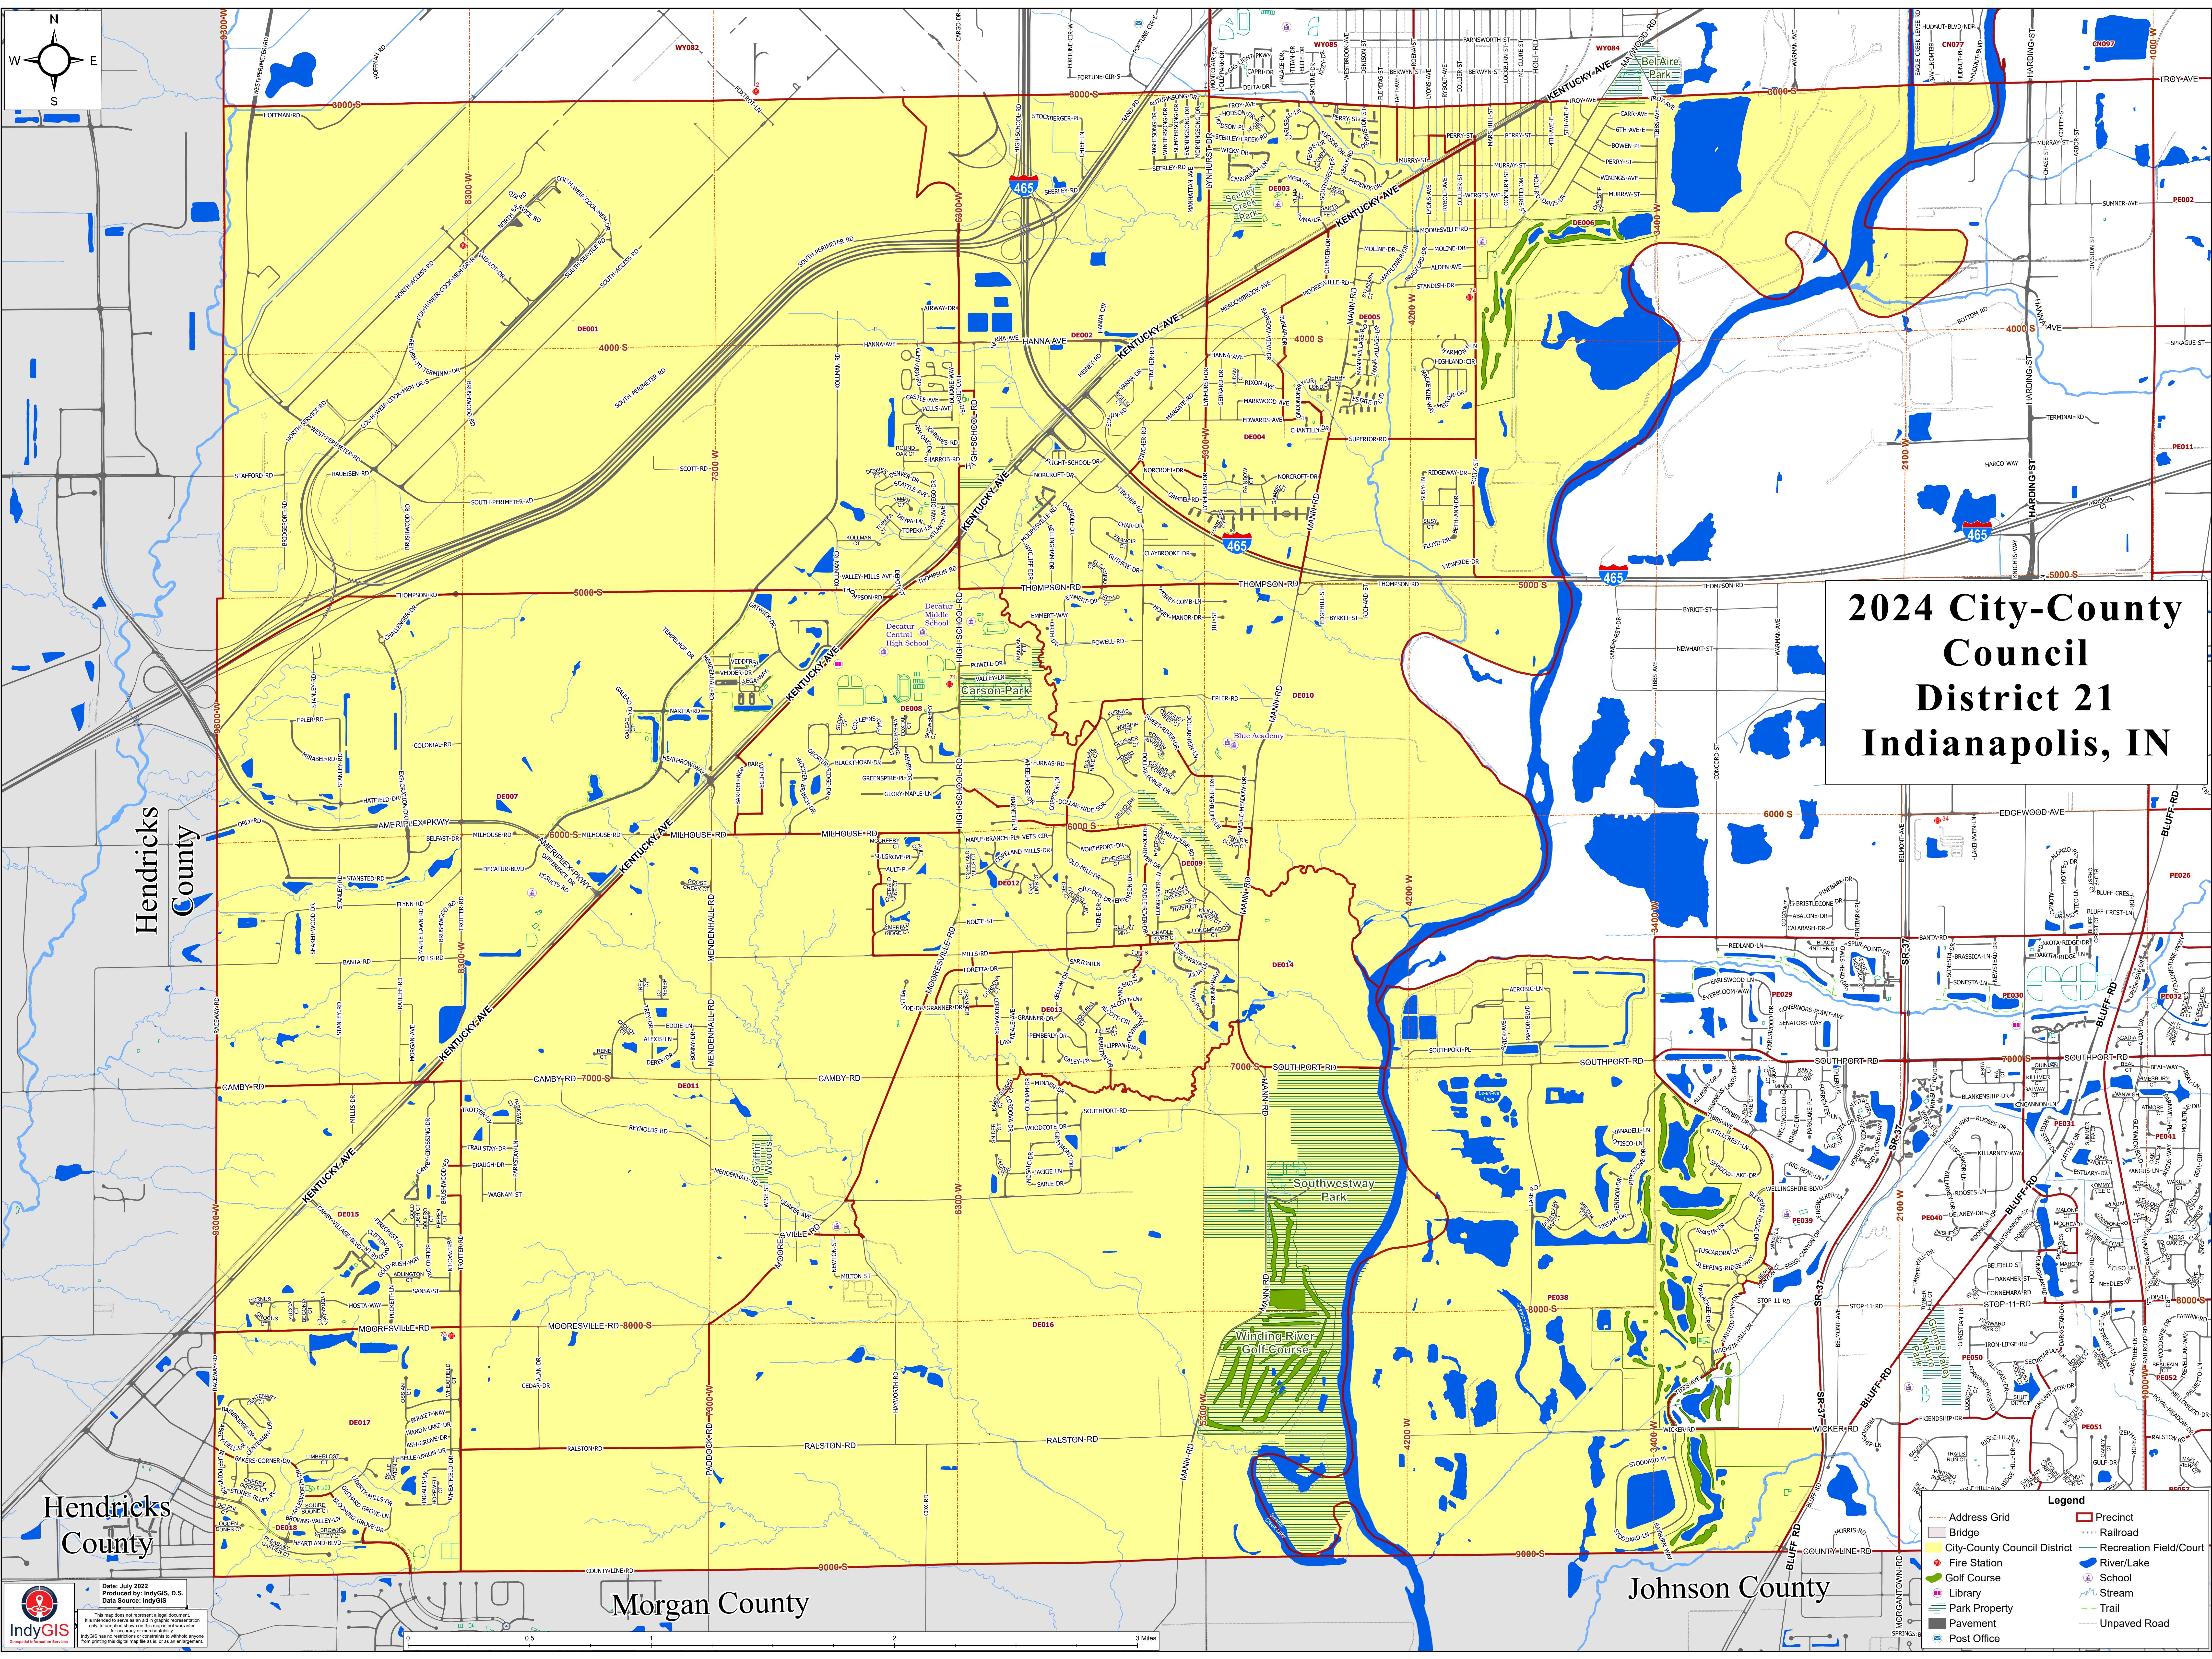

2024 City-County Council District 21 Indianapolis, IN

Hendricks County

Hendricks County

Morgan County

Johnson County

Legend

- Address Grid
- Bridge
- City-County Council District
- Golf Course
- Library
- Park Property
- Pavement
- Post Office
- Precinct
- Railroad
- Recreation Field/Court
- River/Lake
- School
- Stream
- Trail
- Unpaved Road