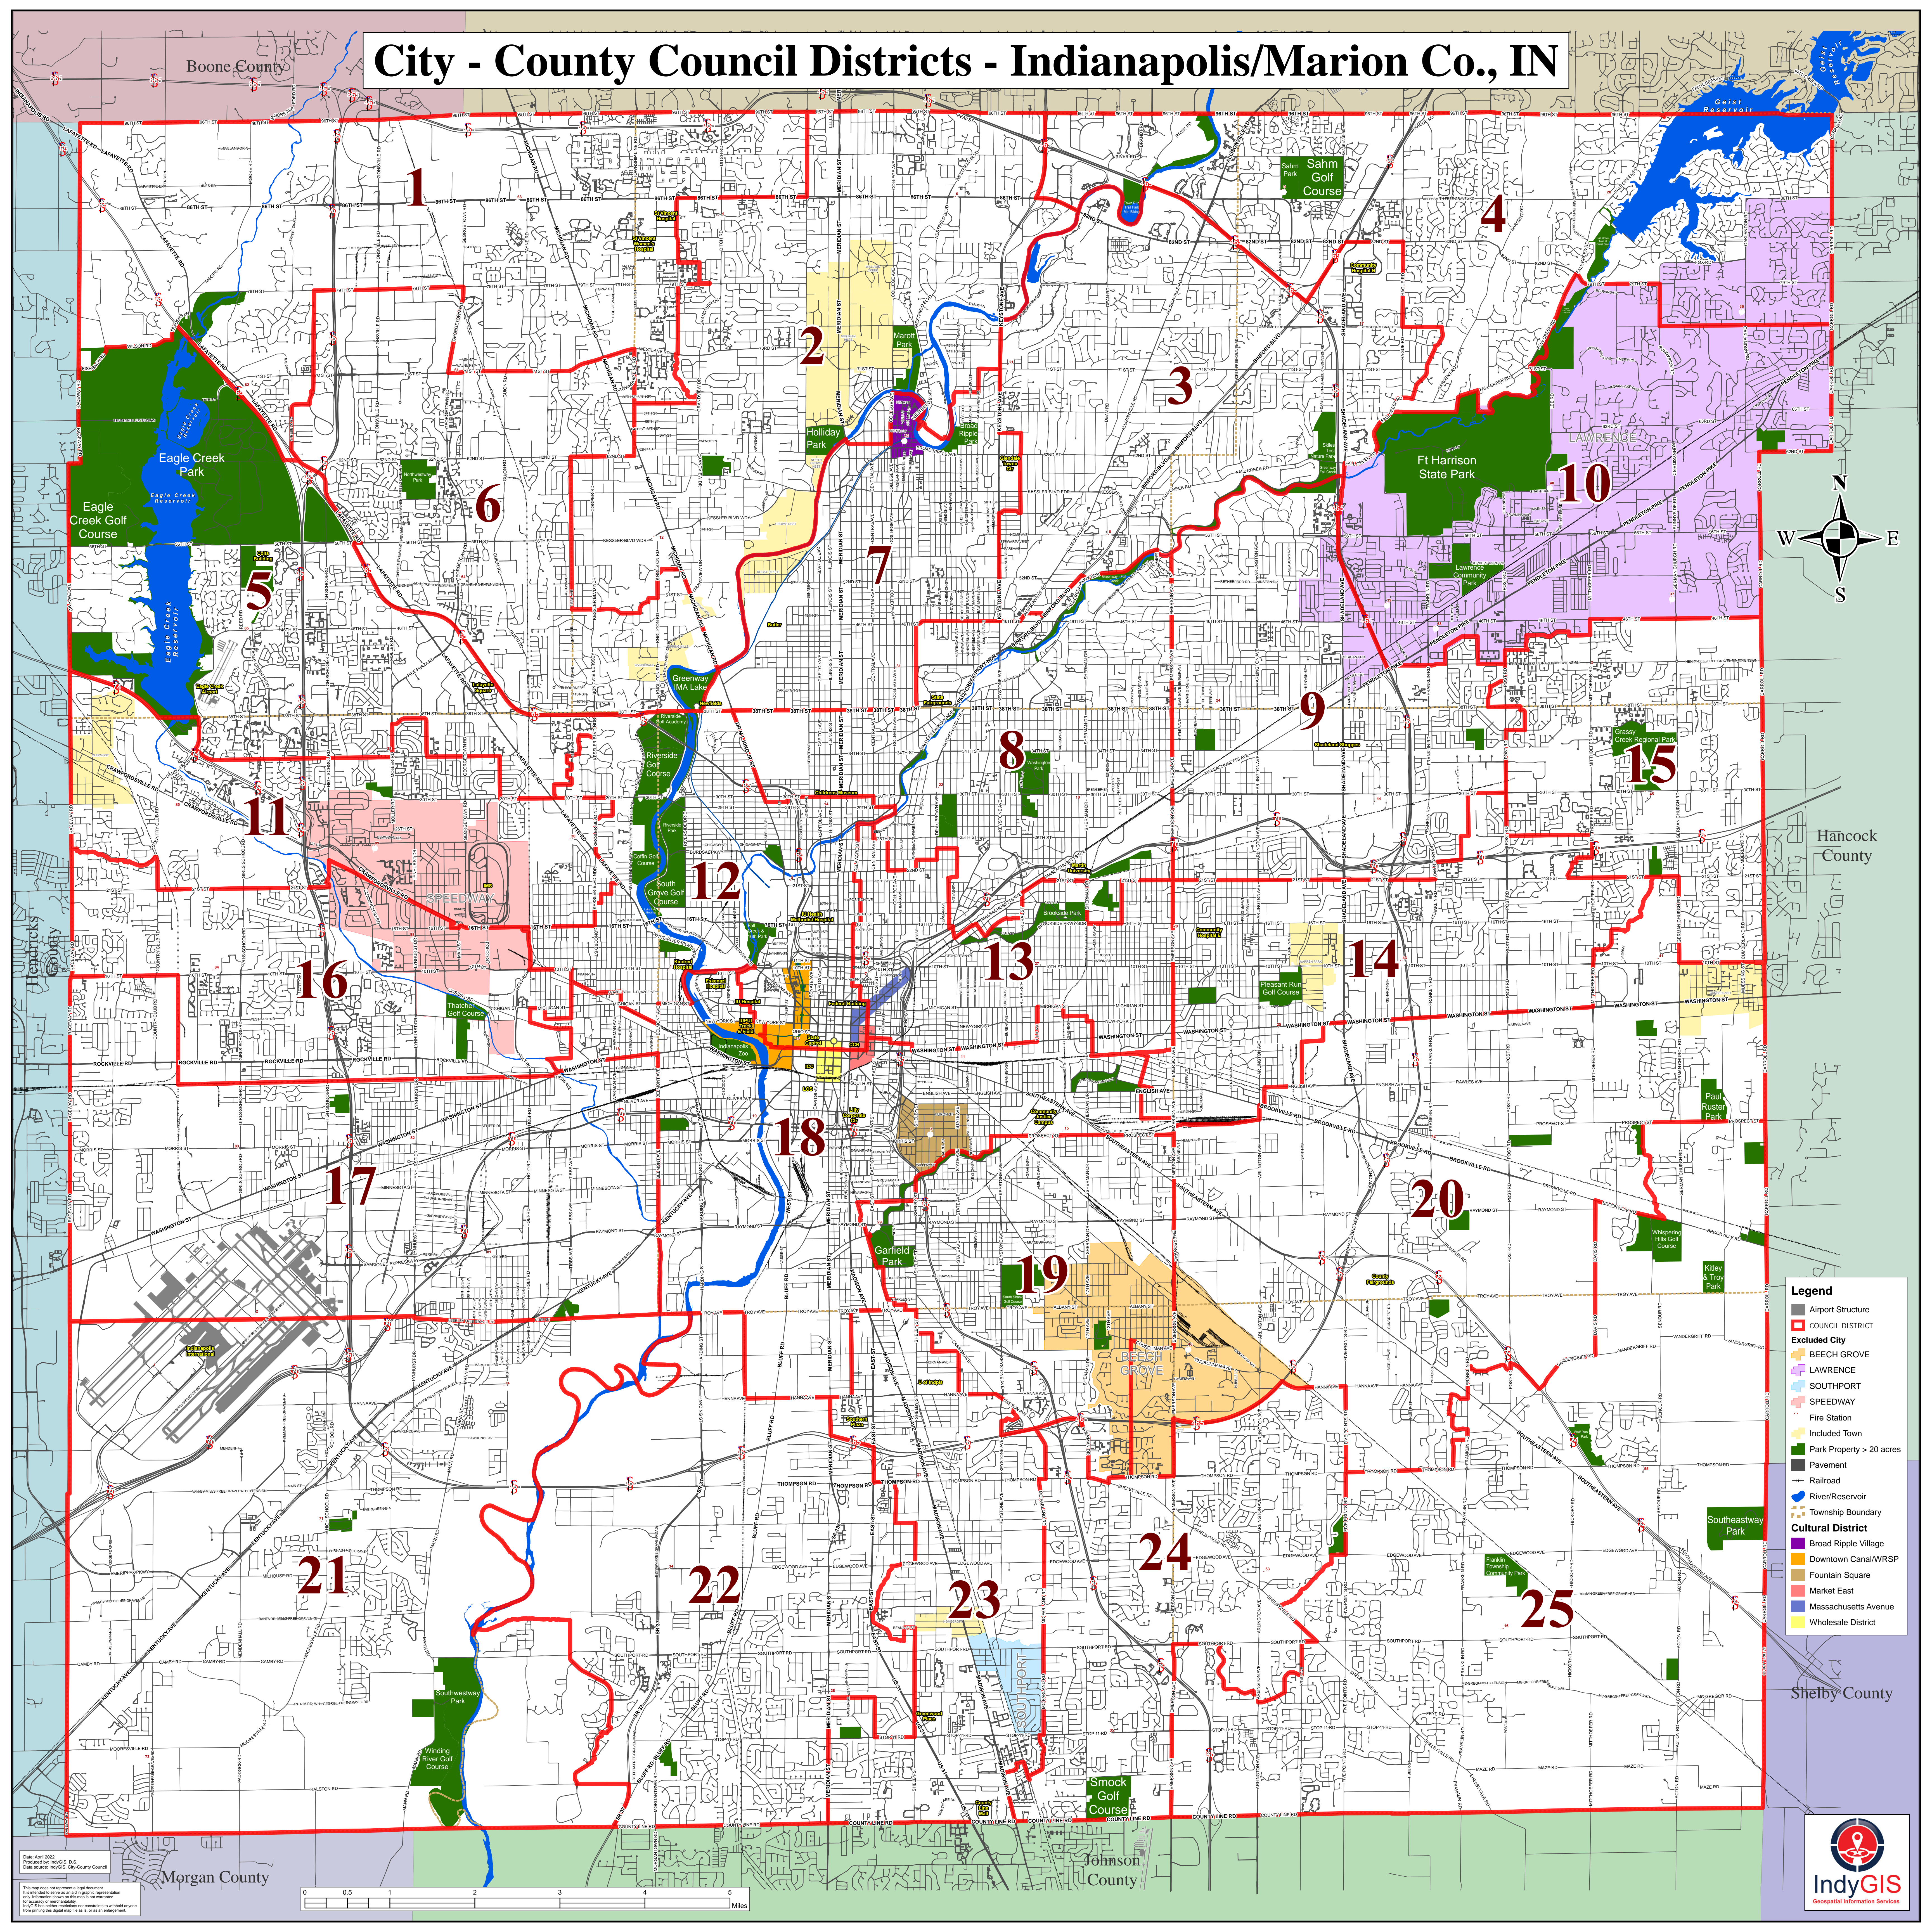

# City - County Council Districts - Indianapolis/Marion Co., IN

Hancock County

Shebby County

- Legend**
- Airport Structure
  - COUNCIL DISTRICT
  - Excluded City
    - BEECH GROVE
    - LAWRENCE
    - SOUTHPORT
    - SPEEDWAY
  - Fire Station
  - Included Town
  - Park Property > 20 acres
  - Pavement
  - Railroad
  - River/Reservoir
  - Township Boundary
  - Cultural District
    - Broad Ripple Village
    - Downtown Canal/WRSP
    - Fountain Square
    - Market East
    - Massachusetts Avenue
    - Wholesale District

Date: April 2022  
 Prepared by: INGIS, D.S.  
 Data Source: INGIS, City Council