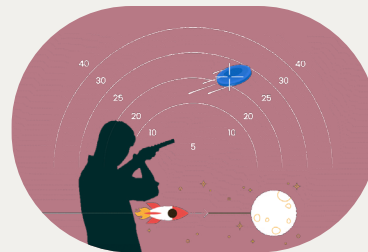

Moonshot

Shoot for the stars: the first to hit 250 points lands their rocket on the moon.