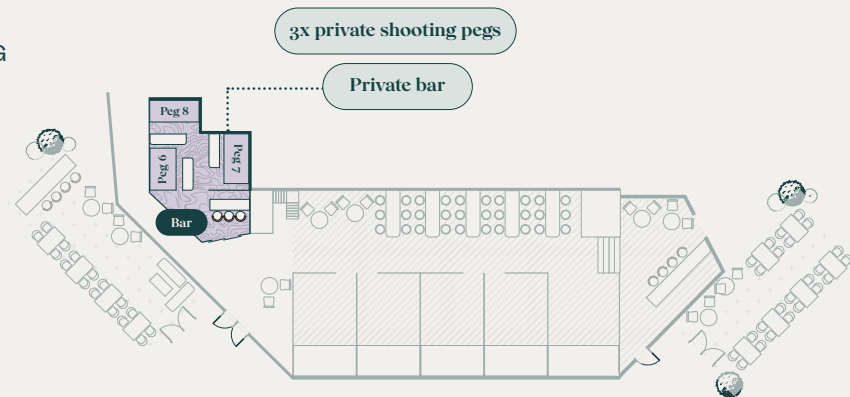

Canary WHARF

PRIVATE
SHOOTING
ROOM

Private shooting room

MAX. 50 GUESTS

3 x shooting pegs

Private bar

Ideal for team socials