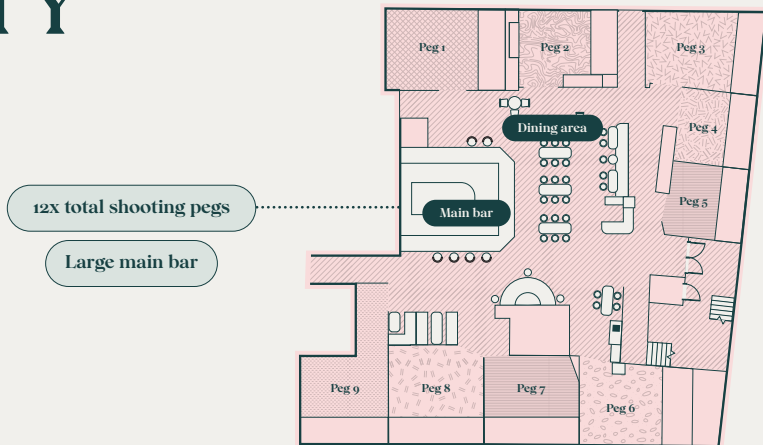

The CITY

VENUE

Venue exclusive

MAX. 400 GUESTS

12x shooting pegs

2x bars

Ideal for exclusive events

Semi exclusive

MAX. 200 GUESTS

5x shooting pegs

Space at the main bar

Ideal for large events
& team socials

Private pegs

MIN. 15 GUESTS

1-3 shooting pegs

Space at the main bar

Ideal for small groups