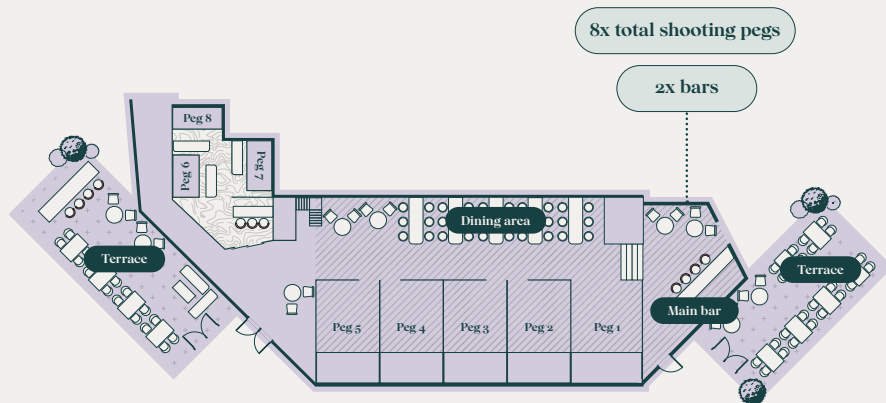

Canary WHARF

VENUE

Venue exclusive

MAX. 300 GUESTS

8 x shooting pegs

2 x bars

Ideal for exclusive events

Semi exclusive

MAX. 200 GUESTS

5 x shooting pegs

Space at the main bar

Ideal for large events
& team socials

Private pegs

MIN. 15 GUESTS

1-3 shooting pegs

Space at the main bar

Ideal for small groups

Outdoor terraces can be added to private hires to increase capacity