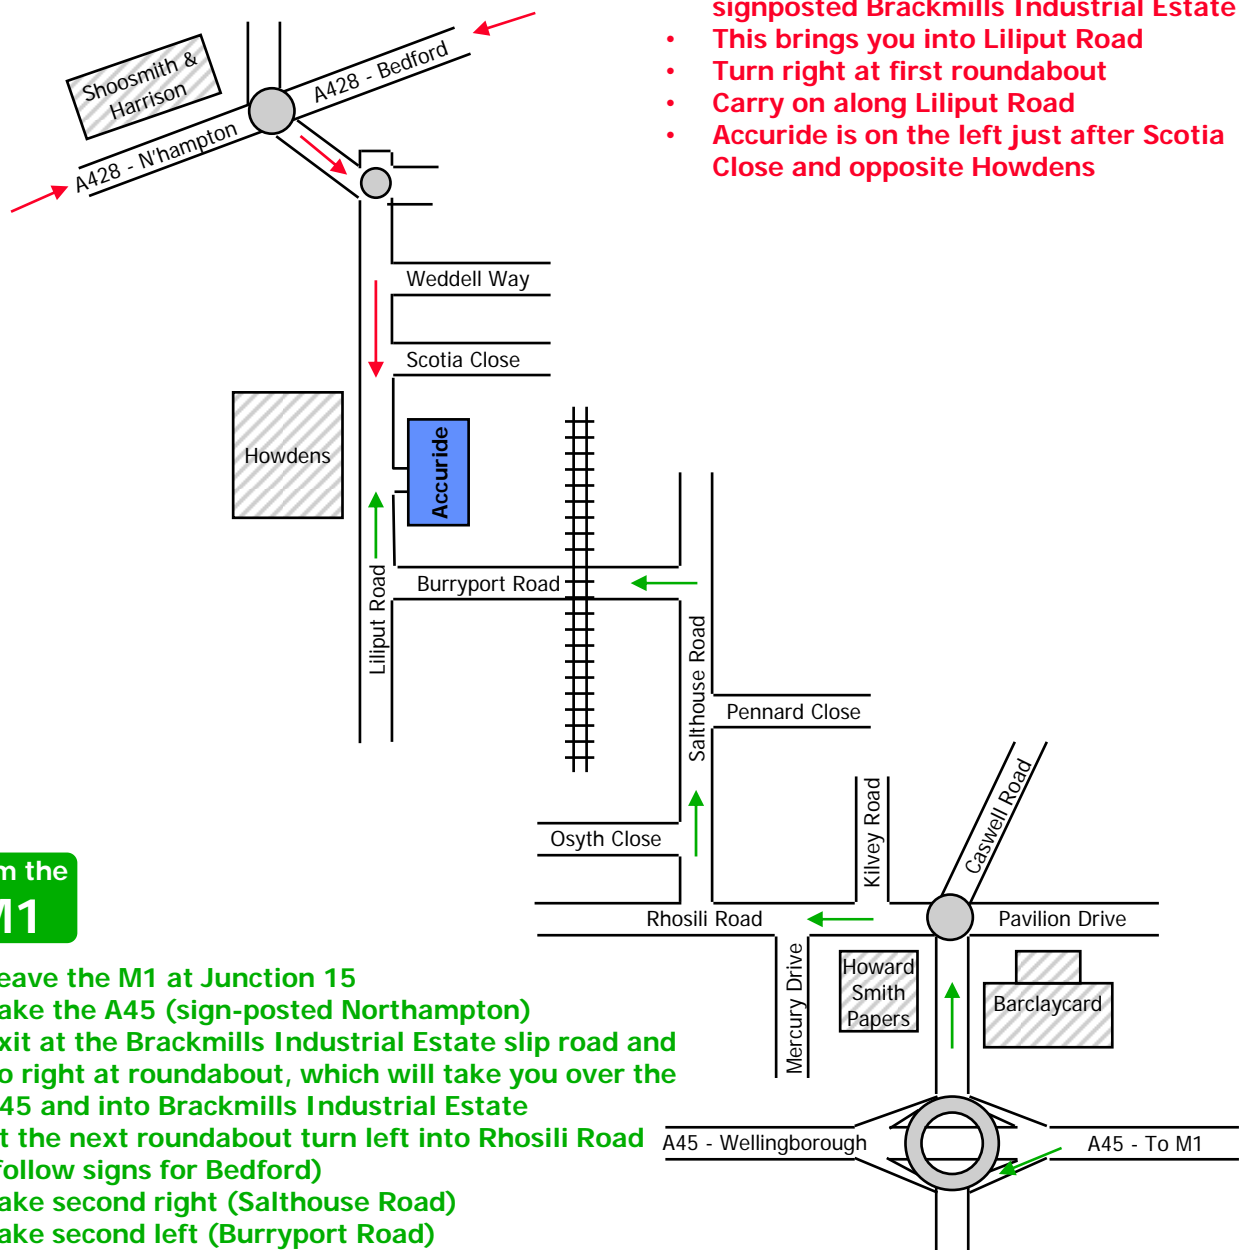

## HOW TO FIND US

Accuride International Limited  
 Liliput Road  
 Brackmills Industrial Estate  
 Northampton  
 NN4 7AS  
 Telephone: 01604 761111

### From the A428

- Leave the A428 at the roundabout signposted Brackmills Industrial Estate
- This brings you into Liliput Road
- Turn right at first roundabout
- Carry on along Liliput Road
- Accuride is on the left just after Scotia Close and opposite Howdens

### From the M1

- Leave the M1 at Junction 15
- Take the A45 (sign-posted Northampton)
- Exit at the Brackmills Industrial Estate slip road and go right at roundabout, which will take you over the A45 and into Brackmills Industrial Estate
- At the next roundabout turn left into Rhosili Road (follow signs for Bedford)
- Take second right (Salthouse Road)
- Take second left (Burryport Road)
- Cross the old railway line and bear right as Burryport Road leads into Liliput Road
- Go across two 'sleeping policemen' (see Howdens on your left) and indicate right to turn into the Accuride car park