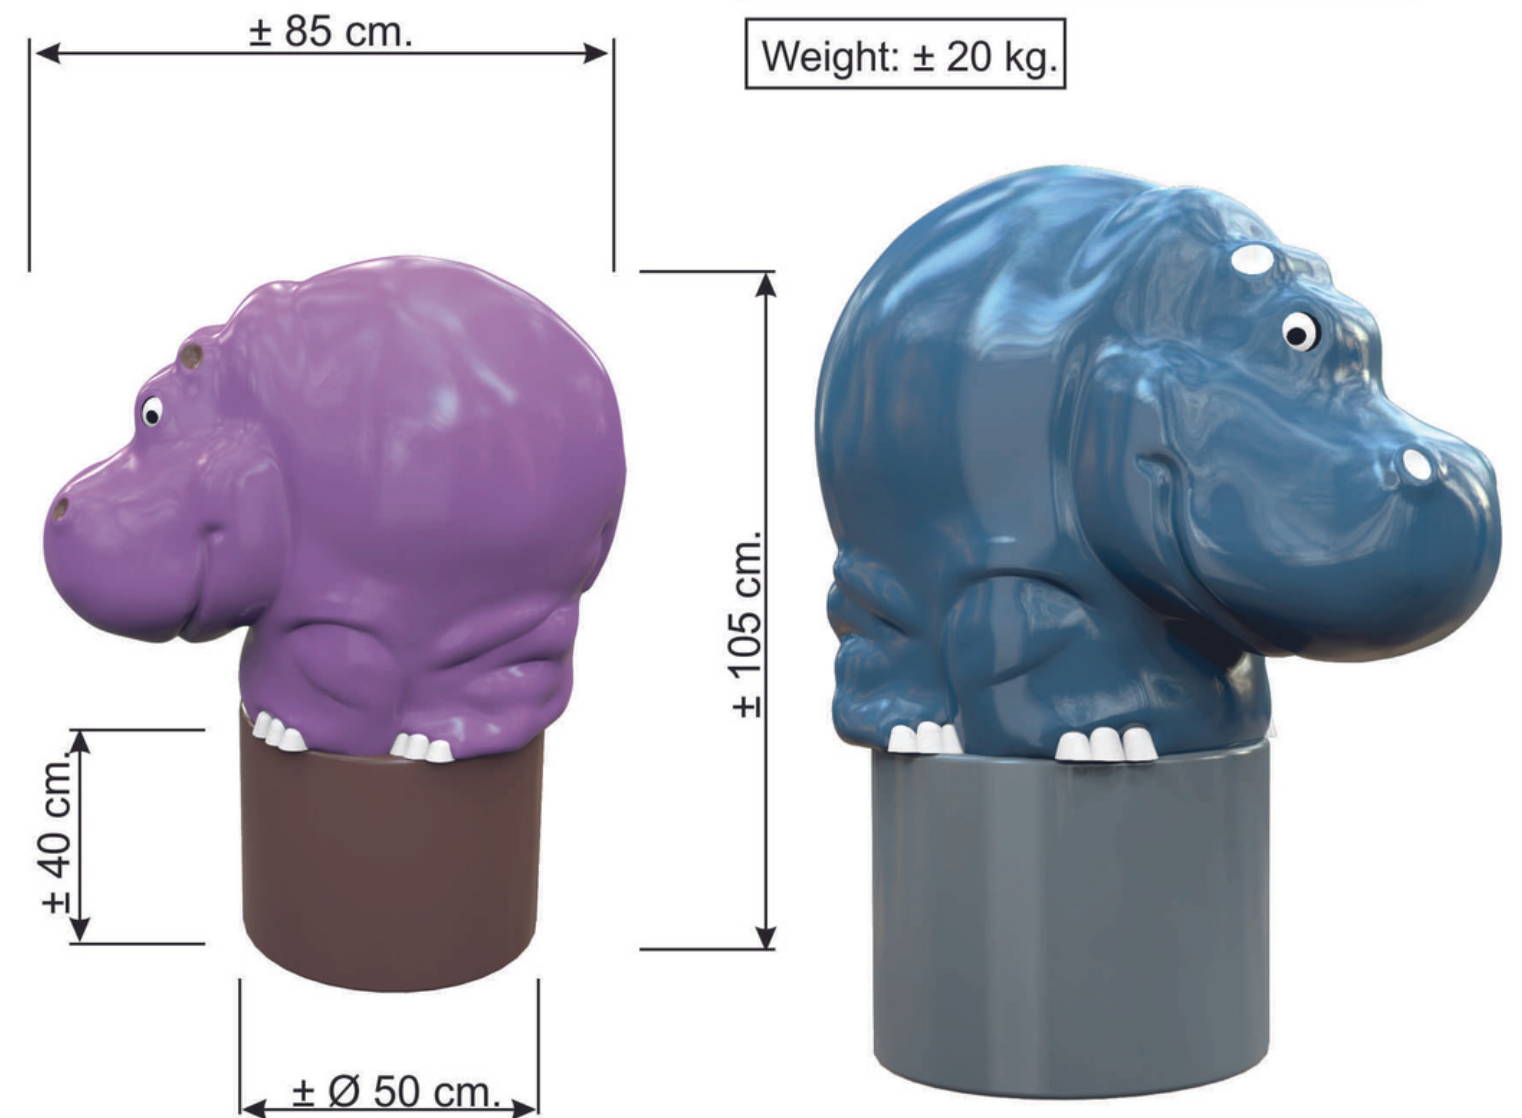

Hippo

Art. Nr.: 11417

Water

Connection : Ø 32 mm. (PVC Dn 25)

Consumption : 2 m³/hr.

Pressure : 0,6 - 1 Bar

Maximum Waterdepth: 30 cm. (>=Socle)

ór: (option) with handpump

It spouts water from it's mouth and nose

Options

Socle, article number: 41402

Handpump, article number: 41401

Socle with handpump, article number: 41404

Weight: ± 20 kg.