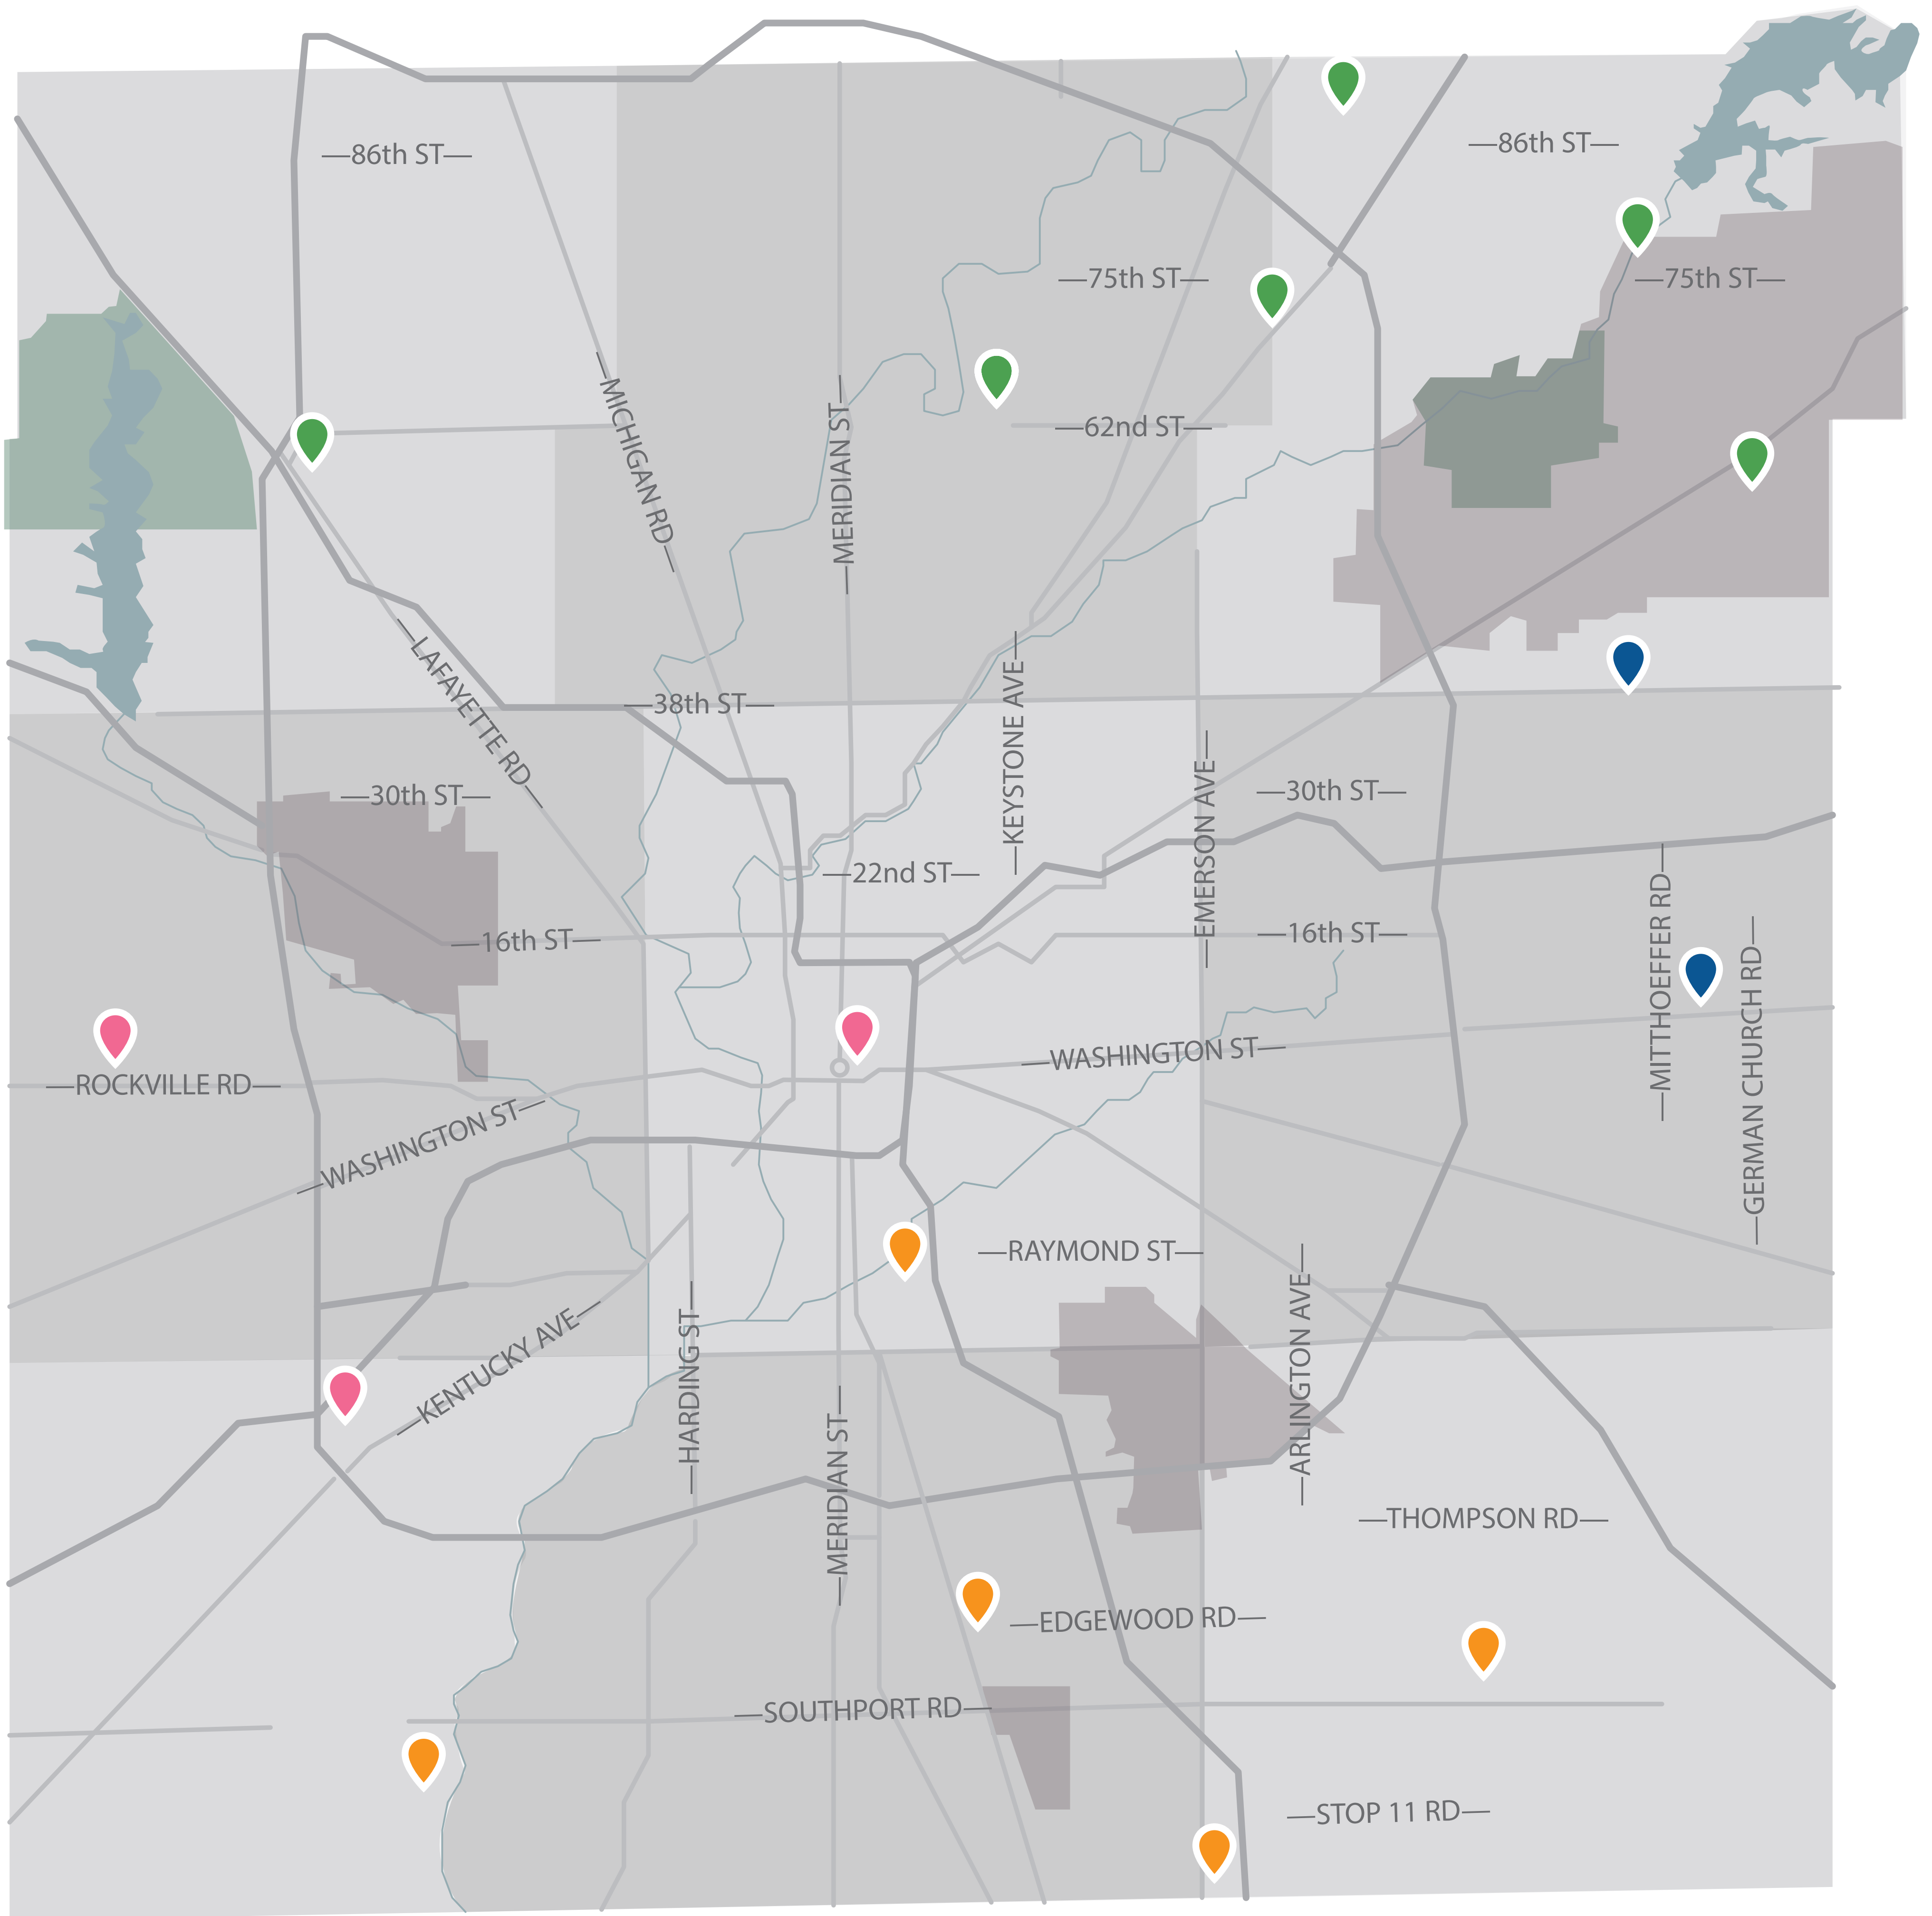

# INDIANAPOLIS RECYCLING DROP-OFF LOCATIONS

## North

Sahm Park, 6801 E. 91st St.  
Kroger (79th and Fall Creek), 9835 Fall Creek Rd.  
Broad Ripple Park, Evanston Avenue Entrance, 6350 Evanston Ave.  
Kroger (E. 71st and Binford), 5810 E. 71st St.  
Kroger (Pendleton Pike and Sunnyside), 11101 Pendleton Pike  
Pike Township Trustee Office, 5665 Lafayette Rd.

## East

John Marshall Community High School, 10101 E. 38th St.  
Washington Square Mall, 10280 E Washington St.

## South

Southwestway Park, 8400 S. Mann Rd.  
Beck Service Center, 6025 Madison Ave.  
Garfield Park, 2345 Pagoda Dr.  
Kroger (Franklin and Southport), 8130 E. Southport Rd.  
Kroger (Emerson and County Line), 8745 S. Emerson Ave.