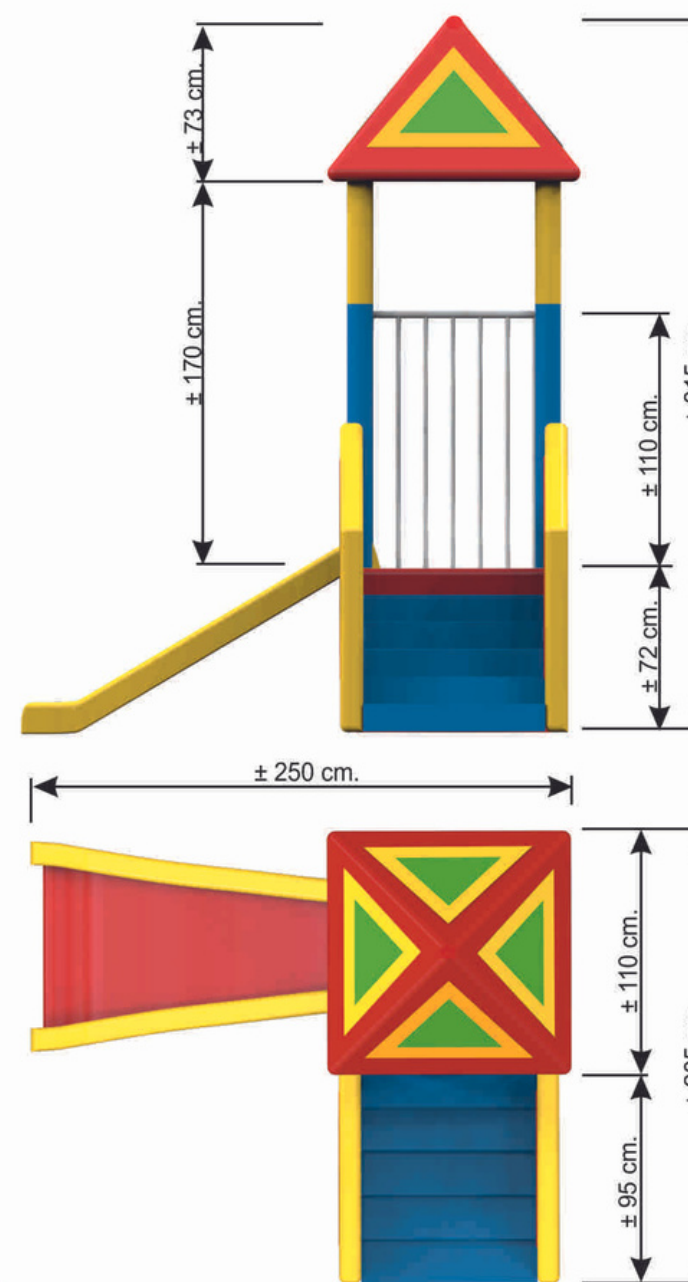

Multicolor Hut with slide

Art. Nr.: 21412

Water
Connection : \varnothing 32 mm. (PVC Dn 25)
Consumption : 3 m ³ /hr.
Pressure : 1,5 Bar
Position spoutnozzle(s): A and B /in consultation

Materials: GRP (glossy polyester), powder-coated Stainless Steel (railing) and coated PVC (posts)

Weight: \pm 140 kg.