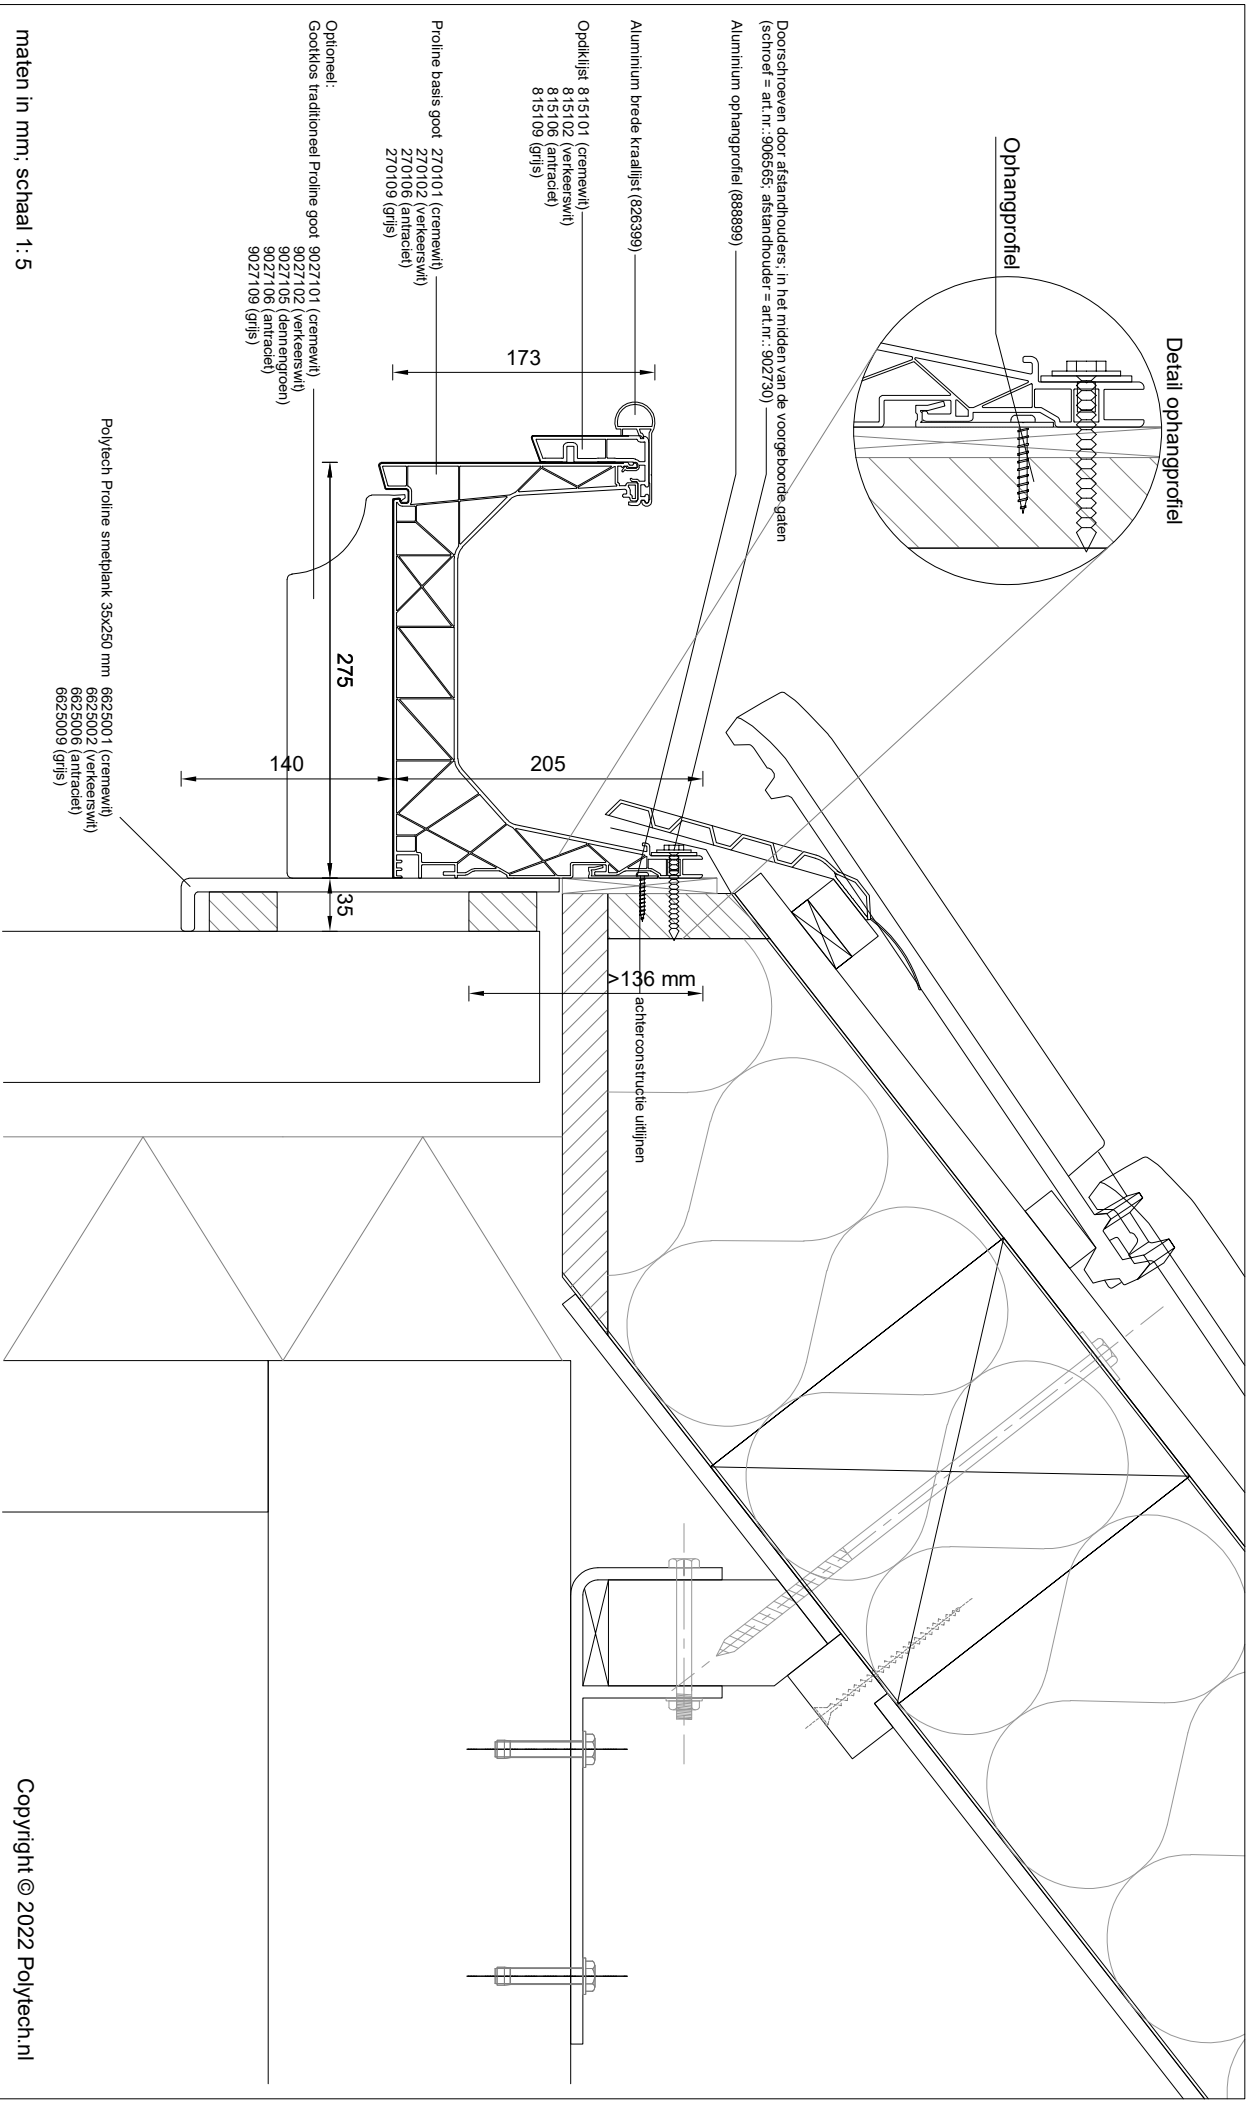

Copyright © 2022 Polytech.nl

**Betreft: Proline basis goot met opdklijst en aluminium brede kraallijst
Smelplank + gootklos**

Detailnummer:

275.51.63.66.1

A4

Polytech Kunststoffen BV Nijverheidslaan 56 9581 EK Musselkanaal T: +31 (0)599-417 444 F: +31 (0)599-417 170 www.polytech.nl info@polytech.nl

Polytech
prefab dakgoten & dakranden