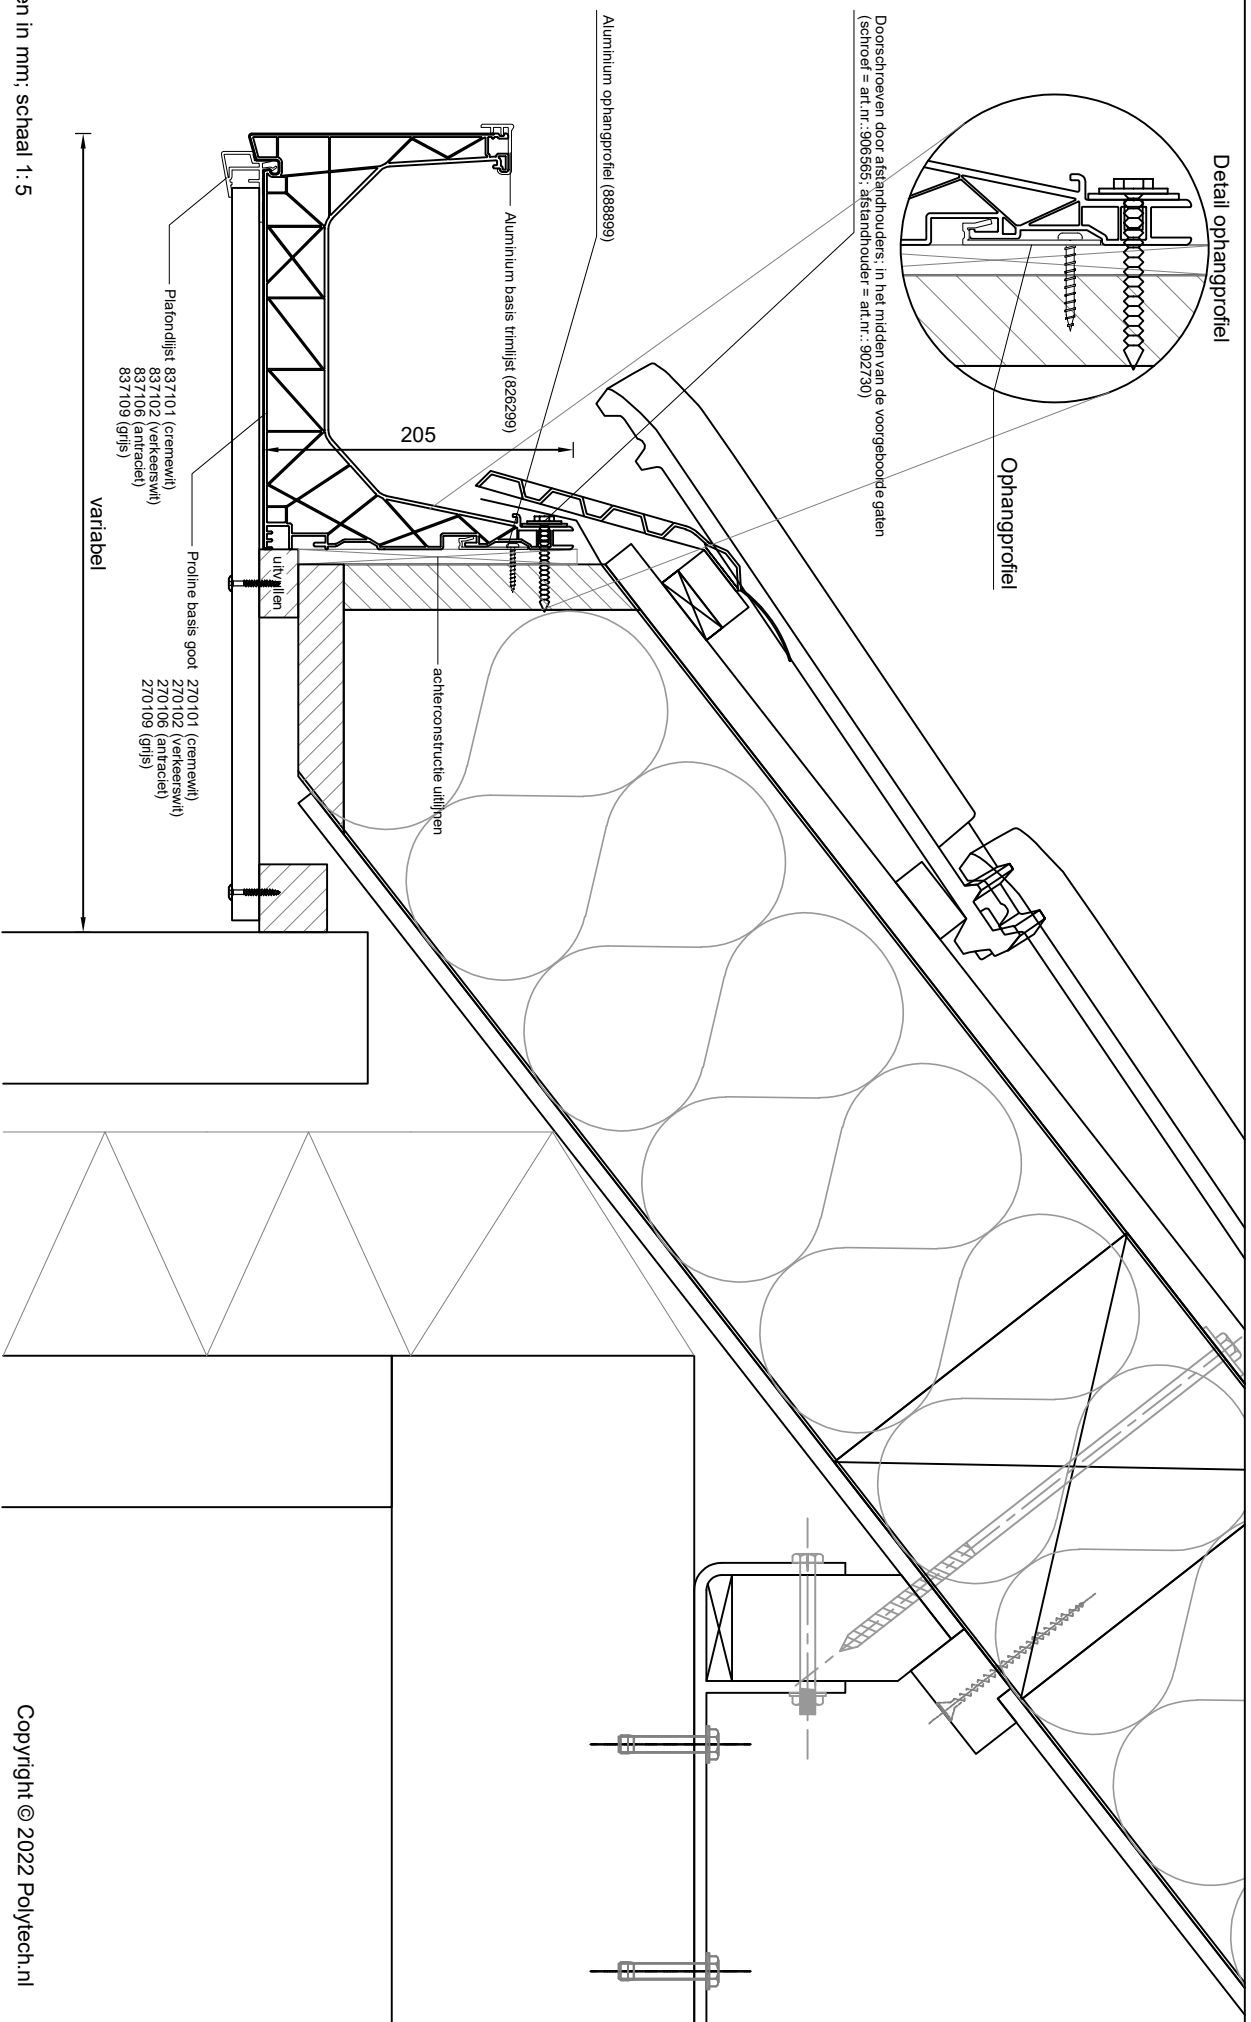

**Betreft: Proline basis goot met aluminium basis trimlijst
Plafondlijst en 18 mm plafond**

Detailnummer:

275.62.71.530

A4

Polytech Kunststoffen BV Nijverheidslaan 56 9581 EK Musselkanaal T: +31 (0)599-417 444 F: +31 (0)599-417 170 www.polytech.nl info@polytech.nl

Polytech
prefab dakgoten & dakranden

Copyright © 2022 Polytech.nl