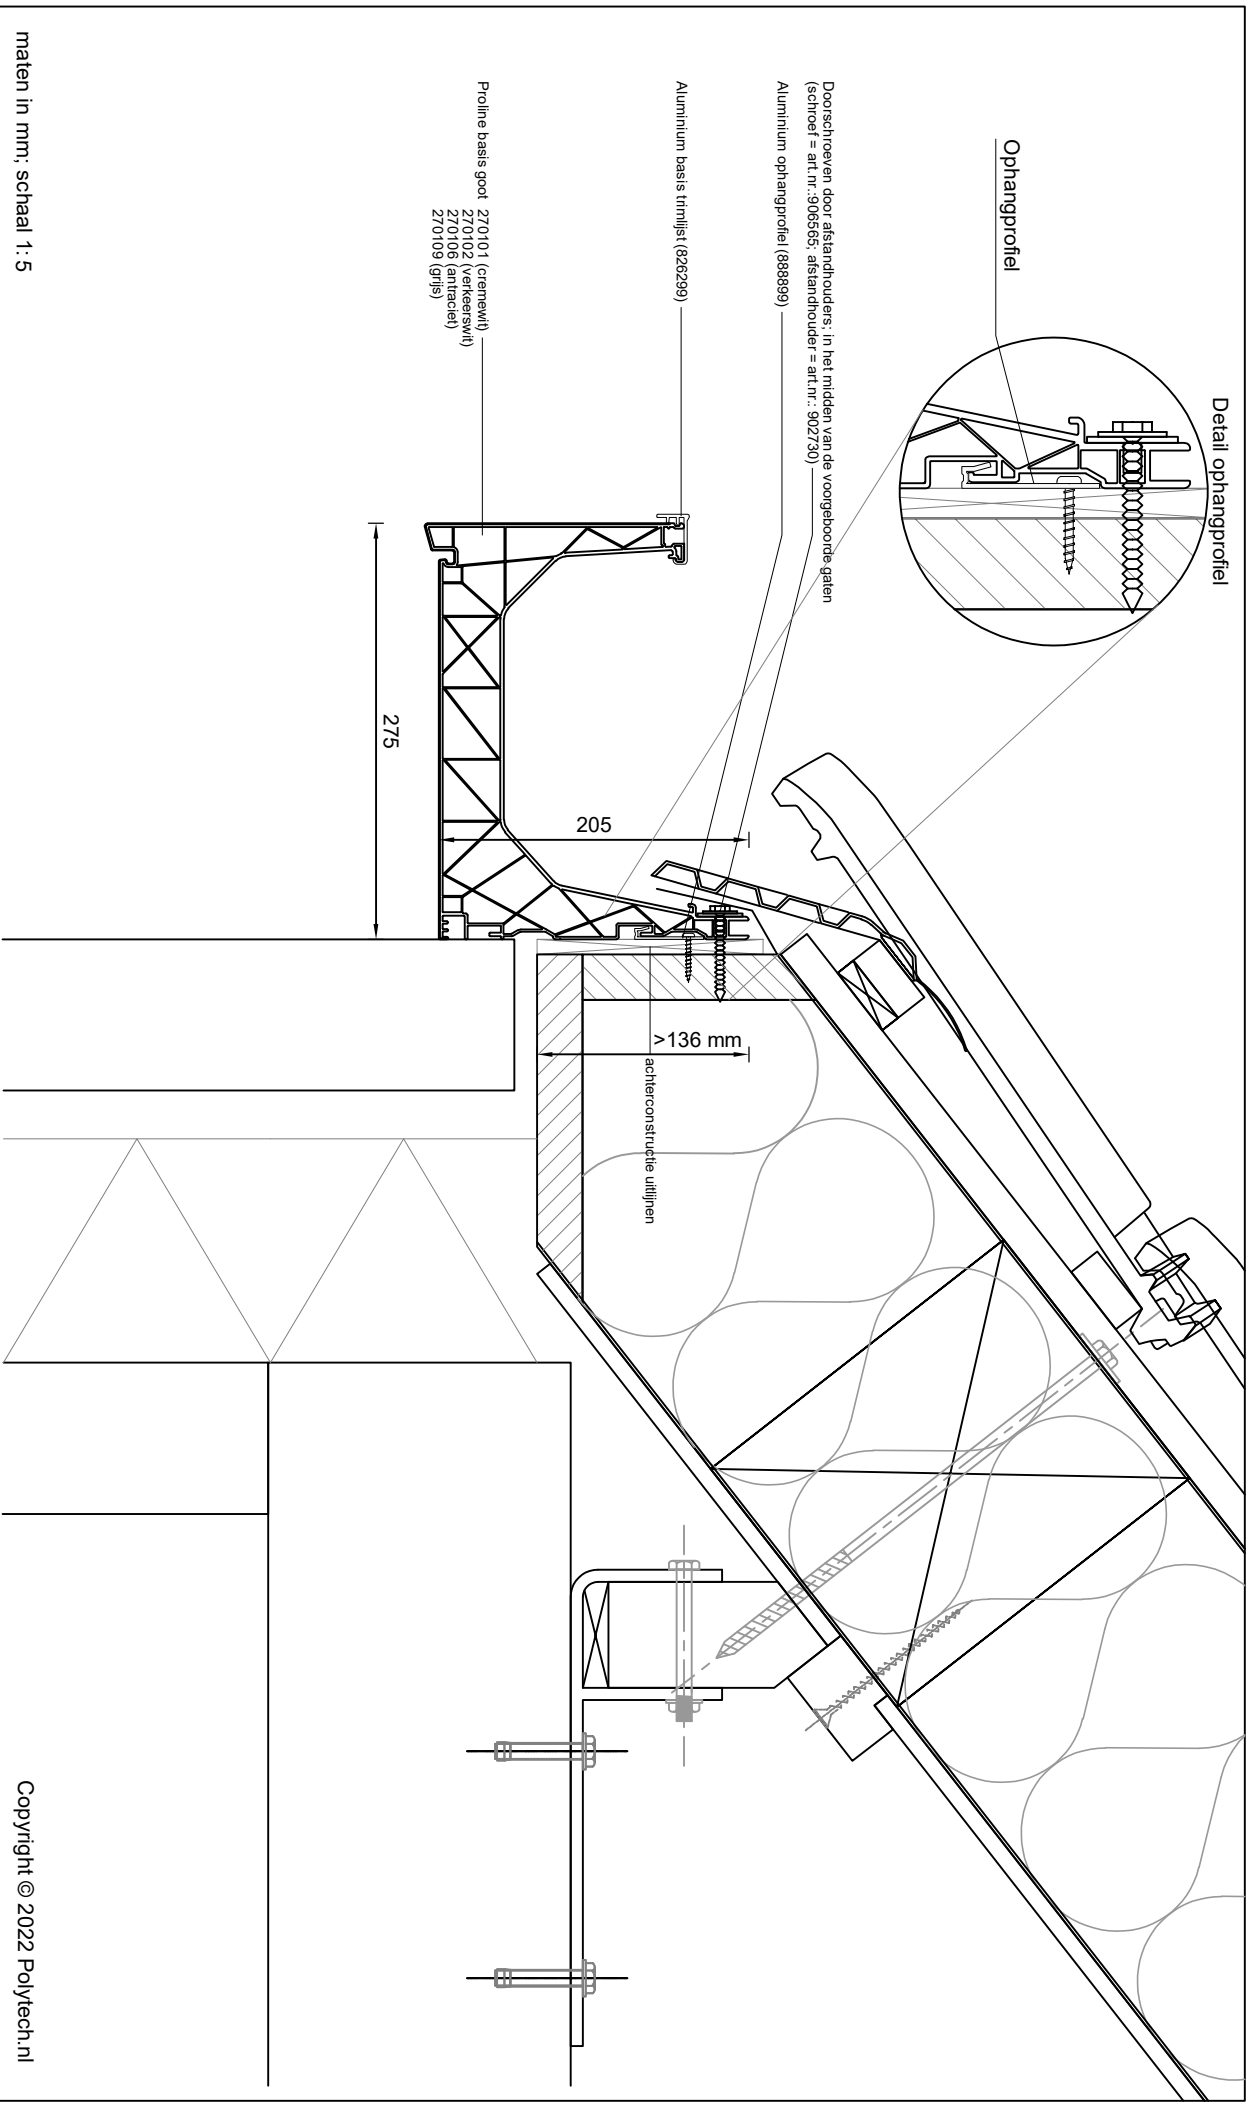

Polytech
prefab dakgoten & dakranden

Copyright © 2022 Polytech.nl

maten in mm; schaal 1: 5

Betreft: **Proline basis goot met aluminium basis trimlijst**

Detailnummer:

275.62

Copyright © 2022 Polytech.nl

A4